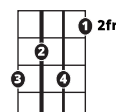

### Song Form

Intro, Verse, Pre-Chorus, Chorus, Interlude, Verse, Pre-Chorus, Chorus, Bridge, Chorus

Genre  
**Pop**  
**Country**

Language  
**English**

Key  
**F#**

Tempo  
**130 BPM**

Chords:

F#	G#m	A#m	B	C#	D#m
I	ii	iii	IV	V	vi

**G#mi**

**B**

**F#**

**C#**

Pre-Chorus/  
Bridge  
(1st line 2x)

**G#mi**

**B**

**C#**

### Iconic Notation

Comping

Solo Scale

**F#maj Pentatonic**

1 = Root Note