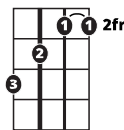

Song Form

Intro, Verse, Pre-Chorus, Chorus, Interlude, Verse, Pre-Chorus, Chorus, Bridge, Chorus

Genre
Pop
Country

Language
English

Key
F#

Tempo
130 BPM

Chords:

F#	G#m	A#m	B	C#	D#m
I	ii	iii	IV	V	vi

F#

B

Intro/
Interlude

F#

C#

Verse
Chorus

G#mi

B

G#mi

B

F#

C#

Pre-Chorus/
Bridge
(1st line 2x)

G#mi

B

C#

Iconic Notation

Comping

Solo Scale

F#maj Pentatonic

1 = Root Note

Standard Notation

Rhythm

Solo Scale