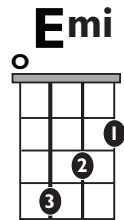

# “Volveras” (Easy)

by Carmen DeLeon

**KEY:** Am

**TEMPO:** 82BPM

Chords

Am	B*	C	Dm	Em	F	G
I	ii*	III	iv	v	VI	VII

SONG FORM: **Intro, Verse, Pre-Chorus, Chorus, Verse, Verse, Chorus, Verse, Pre-Chorus, Chorus**