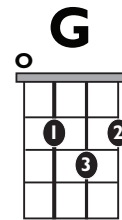

# “Volveras” (Easy)

by Carmen DeLeon

**KEY:** Am

**TEMPO:** 82BPM

Chords

Am	B*	C	Dm	Em	F	G
I	ii*	III	iv	v	VI	VII

SONG FORM: **Intro, Verse, Pre-Chorus, Chorus, Verse, Verse, Chorus, Verse, Pre-Chorus, Chorus**