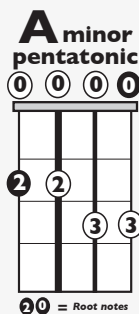

IN THE STYLE OF ...

“Volveras” (Easy)

by Carmen DeLeon

KEY: Am

TEMPO: 82BPM

Chords

Am	B*	C	Dm	Em	F	G
I	ii*	III	iv	v	VI	VII

SONG FORM: **Intro, Verse, Pre-Chorus, Chorus, Verse, Verse, Chorus, Verse, Pre-Chorus, Chorus**

Iconic Notation

Strum Pattern

Solo Scale

Standard Notation

Strum Pattern

Solo Scale