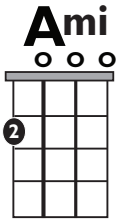

# “Volveras” (Easy)

by Carmen DeLeon

**KEY:** Am

**TEMPO:** 82BPM

Chords

Am	B*	C	Dm	Em	F	G
I	ii*	III	iv	v	VI	VII

SONG FORM: **Intro, Verse, Pre-Chorus, Chorus, Verse, Verse, Chorus, Verse, Pre-Chorus, Chorus**