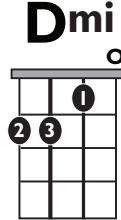

# “Volveras” (Easy)

by Carmen DeLeon

**KEY:** Am

**TEMPO:** 82BPM

Chords

Am	B*	C	Dm	Em	F	G
I	ii*	III	iv	v	VI	VII

SONG FORM: **Intro, Verse, Pre-Chorus, Chorus, Verse, Verse, Chorus, Verse, Pre-Chorus, Chorus**