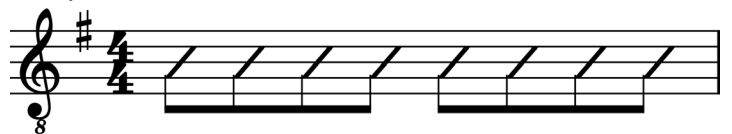

Song Form

Intro, Verse, Chorus, Verse, Chorus, Bridge, Chorus

Genre
Pop

Language
English

Key
G

Tempo
138 BPM

Chords:

G	Am	B	C	D	Em
I	ii	III	IV	V	vi

Intro/Verse ||: / / / / | / / / / | / / / / | / / / / :||

Chords: **G**, **B**, **C**, **Cmi**

Chorus | / / / / | / / / / | / / / / | / / / / |

Chords: **Ami**, **D**, **G**, **B**

| / / / / | / / / / | / / / / | / / / / |

Chords: **C**, **Cmi**, **G**, **B**

| / / / / | / / / / | / / / / | / / / / |

Chords: **C**, **Cmi**, **N/A**, **G**

Bridge (double time feel) ||: / / / / | / / / / | / / / / | / / / / :||

Chords: **C**, **Cmi**, **G**, **C**, **C**, **Cmi**, **G**, **C**

Iconic Notation

Rhythm

Solo Scale

Gmaj Pentatonic

Standard Notation

Rhythm

Solo Scale