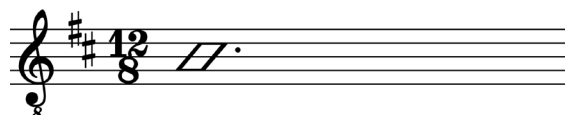

Standard Notation

Rhythm