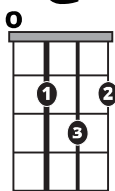

Song Form

Intro, Verse, Chorus, Interlude, Chorus, Chorus, Chorus

Genre
Pop

Language
English

Key
D

Tempo
114 BPM

Chords:

D	F#m	G#m	G	A	Bm
I	ii	iii	IV	V	vi

D

Verse **12/8** ||: / / / | / / / | / / / | / / / | / / / | / / / |

A

G

D

| / / / | / / / | / / / | / / / | / / / | / / / :||

G

D

Bmi

A

Chorus Bridge ||: / / / | / / / | / / / | / / / | / / / | / / / :||

Iconic Notation

Comping

Solo Scale

Dmaj Pentatonic

1 = Root Note