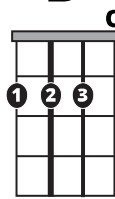

Song Form

Intro, Verse, Chorus, Interlude, Chorus, Chorus, Chorus

Genre
Pop

Language
English

Key
D

Tempo
114 BPM

Chords:

D	F#m	G#m	G	A	Bm
I	ii	iii	IV	V	vi

D

Verse **12/8** ||: / / / | / / / | / / / | / / / | / / / | / / / |

A

G

D

| / / / | / / / | / / / | / / / | / / / | / / / :||

G

D

Bmi

A

Chorus Bridge ||: / / / | / / / | / / / | / / / | / / / | / / / :||

Iconic Notation

Comping

Solo Scale

Dmaj Pentatonic

1 = Root Note