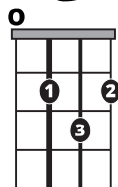

Song Form

Intro, Verse, Chorus, Interlude, Chorus, Chorus, Chorus

Genre
Pop

Language
English

Key
D

Tempo
114 BPM

Chords:

D	F#m	G#m	G	A	Bm
I	ii	iii	IV	V	vi

D

Verse **12/8** ||: / / / | / / / | / / / | / / / | / / / | / / / |

A

G

D

| / / / | / / / | / / / | / / / | / / / | / / / :||

G

D

Bmi

A

Chorus Bridge ||: / / / | / / / | / / / | / / / | / / / | / / / :||

Iconic Notation

Comping

Solo Scale

Dmaj Pentatonic

1 = Root Note