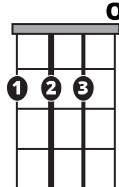

Song Form

Intro, Verse, Chorus, Interlude, Chorus, Chorus, Chorus

Genre
Pop

Language
English

Key
D

Tempo
114 BPM

Chords:

D	F#m	G#m	G	A	Bm
I	ii	iii	IV	V	vi

D

Verse **12/8** ||: / / / | / / / | / / / | / / / | / / / | / / / |

A

G

D

| / / / | / / / | / / / | / / / | / / / | / / / :||

G

D

Bmi

A

Chorus Bridge ||: / / / | / / / | / / / | / / / | / / / | / / / :||

Iconic Notation

Comping

Solo Scale

Dmaj Pentatonic

1 = Root Note