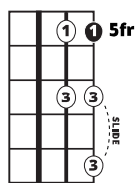

Song Form

Intro, Verse, Chorus, Interlude, Chorus, Chorus, Chorus

Genre
Pop

Language
English

Key
D

Tempo
114 BPM

Chords:

D	F#m	G#m	G	A	Bm
I	ii	iii	IV	V	vi

Bmi

A

Chorus Bridge ||: / / / | / / / | / / / | / / / | / / / | / / / :||

Iconic Notation

Comping

Solo Scale

Dmaj Pentatonic

1 = Root Note