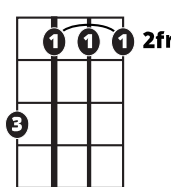

Song Form

Intro, Verse, Chorus, Interlude, Chorus, Chorus, Chorus

Genre
Pop

Language
English

Key
D

Tempo
114 BPM

Chords:

D	F#m	G#m	G	A	Bm
I	ii	iii	IV	V	vi

D

Verse **12/8** ||: / / / | / / / | / / / | / / / | / / / | / / / |

A

G

D

| / / / | / / / | / / / | / / / | / / / | / / / :||

G

D

Bmi

A

Chorus Bridge ||: / / / | / / / | / / / | / / / | / / / | / / / :||

Iconic Notation

Comping

Solo Scale

Dmaj Pentatonic

1 = Root Note