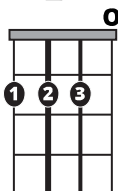

Song Form

Intro, Verse, Chorus, Interlude, Chorus, Chorus, Chorus

Genre
Pop

Language
English

Key
D

Tempo
114 BPM

Chords:

D	F#m	G#m	G	A	Bm
I	ii	iii	IV	V	vi

D