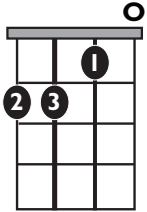

"Smooth Operator"

by Sade

KEY: Dmi

TEMPO: 119

Chords	Dm	E*	F	Gm	Am	Bb
	i	ii*	III	iv	v	VI

SONG FORM: **Intro, Verse, Bridge, Verse, Bridge, Pre-Chorus, Chorus, Verse, Chorus**

Dmi

Ami