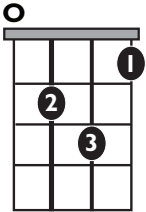

"Smooth Operator"

by Sade

KEY: Dmi

TEMPO: 119

Chords	Dm	E*	F	Gm	Am	Bb
	i	ii*	III	iv	v	VI

SONG FORM: **Intro, Verse, Bridge, Verse, Bridge, Pre-Chorus, Chorus, Verse, Chorus**

Dmi

Ami

Gmi

Ami

Gmi

Ami

Dmi

Ami

Iconic Notation

Strum Pattern

Solo Scale

Standard Notation

Strum Pattern

Solo Scale