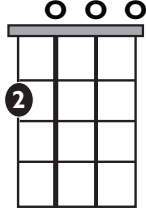

"Smooth Operator"

by Sade

KEY: Dmi

TEMPO: 119

Chords	Dm	E*	F	Gm	Am	Bb
	i	ii*	III	iv	v	VI

SONG FORM: **Intro, Verse, Bridge, Verse, Bridge, Pre-Chorus, Chorus, Verse, Chorus**

Dmi

Ami