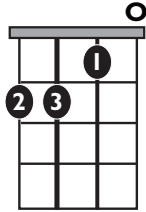

"Smooth Operator"

by Sade

KEY: Dmi

TEMPO: 119

Chords	Dm	E*	F	Gm	Am	Bb
	i	ii*	III	iv	v	VI

SONG FORM: **Intro, Verse, Bridge, Verse, Bridge, Pre-Chorus, Chorus, Verse, Chorus**

Dmi

Ami

Gmi

Ami

Gmi

Ami

Dmi

Ami

Iconic Notation

Strum Pattern

Solo Scale

Standard Notation

Strum Pattern

Solo Scale