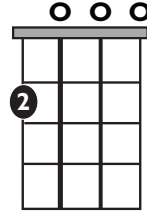

Ami

Pre-Chorus