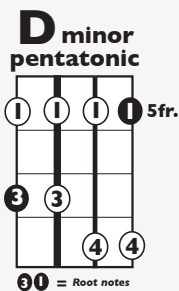

"Smooth Operator"

by Sade

KEY: Dmi

TEMPO: 119

Chords	Dm	E*	F	Gm	Am	Bb
	i	ii*	III	iv	v	VI

SONG FORM: **Intro, Verse, Bridge, Verse, Bridge, Pre-Chorus, Chorus, Verse, Chorus**

Dmi

Ami

Gmi

Ami

Gmi

Ami

Dmi

Ami

Iconic Notation

Strum Pattern

Solo Scale

Standard Notation

Strum Pattern

Solo Scale