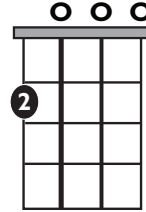

Ami

Intro, Verse, Chorus