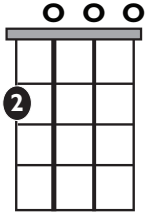

"Smooth Operator"

by Sade

KEY: Dmi

TEMPO: 119

Chords	Dm	E*	F	Gm	Am	Bb
	i	ii*	III	iv	v	VI

SONG FORM: **Intro, Verse, Bridge, Verse, Bridge, Pre-Chorus, Chorus, Verse, Chorus**

Dmi

Ami

Gmi

Ami

Gmi

Ami

Dmi

Ami

Iconic Notation

Strum Pattern

Solo Scale

Standard Notation

Strum Pattern

Solo Scale