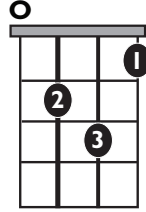

"Smooth Operator"

by Sade

KEY: Dmi

TEMPO: 119

Chords	Dm	E*	F	Gm	Am	Bb
	i	ii*	III	iv	v	VI

SONG FORM: **Intro, Verse, Bridge, Verse, Bridge, Pre-Chorus, Chorus, Verse, Chorus**

Dmi

Ami

Gmi

Ami

Gmi

Ami

Dmi

Ami

Iconic Notation

Strum Pattern

Solo Scale

Standard Notation

Strum Pattern

Solo Scale