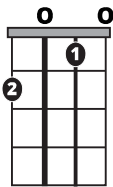

Song Form

Intro, Verse, Chorus, Verse, Chorus, Outro

Genre
Pop

Language
English

Key
Am

Tempo
107 BPM

Chords:

Am	B*	C	Dm	E	F
I	ii*	III	iv	V	VII

Ami

C

F

E

Intro/
Verse/
Outro

||: / / / / | / / / / :||

F

C