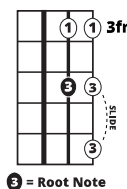

Solo Scale

Ami Pentatonic