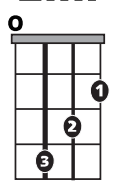

Song Form

Intro, Verse, Chorus, Verse, Chorus, Outro

Genre
Pop

Language
English

Key
Am

Tempo
107 BPM

Chords:

Am	B*	C	Dm	E	F
I	ii*	III	iv	V	VII

Ami

C

F

E

Intro/
Verse/
Outro

||: / / / / | / / / / :||

F

C

Ami

Emi

Chorus

||: / / / / | / / / / | / / / / | / / / / :||

Iconic Notation

Rhythm

Solo Scale

Ami Pentatonic

Standard Notation

Rhythm

Solo Scale