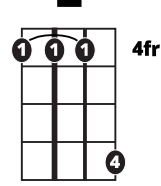

Song Form

Intro, Verse, Chorus, Verse, Chorus, Outro

Genre
Pop

Language
English

Key
Am

Tempo
107 BPM

Chords:

Am	B*	C	Dm	E	F
I	ii*	III	iv	V	VII

Ami

C

F

E

Intro/
Verse/
Outro

||: / / / / | / / / / :||

F

C