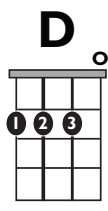

IN THE STYLE OF ... "Eso Que Tu Haces"

by Lido Pimienta

KEY: D

TEMPO: 80

D	Em	F#m	G	Am	B	C
I	ii	iii	IV	v	vi	VII

SONG FORM: **Intro, Verse, Pre-Chorus, Chorus, Verse, Pre-Chorus, Chorus, Instrumental, Chorus, Outro**

Intro, Verse, Pre-Chorus, Instrumental, Outro

Chorus

x3

Iconic Notation

Strum Pattern

Standard Pattern

1e+a 2e+a 3e+a 4e+a

Easier Pattern