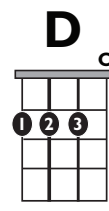

IN THE STYLE OF ... "Eso Que Tu Haces"

by Lido Pimienta

KEY: D

TEMPO: 80

D	Em	F#m	G	Am	B	C
I	ii	iii	IV	v	vi	VII

SONG FORM: **Intro, Verse, Pre-Chorus, Chorus, Verse, Pre-Chorus, Chorus, Instrumental, Chorus, Outro**

Intro, Verse, Pre-Chorus, Instrumental, Outro

Chorus

x3

Iconic Notation

Strum Pattern

Standard Pattern

1e+a 2e+a 3e+a 4e+a

Easier Pattern

1 2 + 3 4 +

Solo Scale

Standard Notation

Strum Pattern

Solo Scale