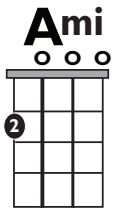

IN THE STYLE OF ... "Eso Que Tu Haces"

by Lido Pimienta

KEY: D

TEMPO: 80

D	Em	F#m	G	Am	B	C
I	ii	iii	IV	v	vi	VII

SONG FORM: **Intro, Verse, Pre-Chorus, Chorus, Verse, Pre-Chorus, Chorus, Instrumental, Chorus, Outro**

Intro, Verse, Pre-Chorus, Instrumental, Outro

Chorus

x3

Iconic Notation

Strum Pattern

Standard Pattern

1e+a 2e+a 3e+a 4e+a

Easier Pattern

1 2 + 3 4 +

Solo Scale

Standard Notation

Strum Pattern

Solo Scale