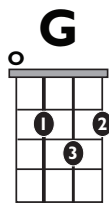

IN THE STYLE OF ... "Eso Que Tu Haces"

by Lido Pimienta

KEY: D

TEMPO: 80

D	Em	F#m	G	Am	B	C
I	ii	iii	IV	v	vi	VII

SONG FORM: **Intro, Verse, Pre-Chorus, Chorus, Verse, Pre-Chorus, Chorus, Instrumental, Chorus, Outro**

Intro, Verse, Pre-Chorus, Instrumental, Outro

Chorus

x3

Iconic Notation

Strum Pattern

Standard Pattern

1e+a 2e+a 3e+a 4e+a

Easier Pattern

1 2 + 3 4 +

Solo Scale

Standard Notation

Strum Pattern

Solo Scale