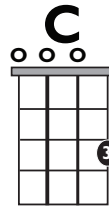

IN THE STYLE OF ... "Eso Que Tu Haces"

by Lido Pimienta

KEY: D

TEMPO: 80

D	Em	F#m	G	Am	B	C
I	ii	iii	IV	v	vi	VII

SONG FORM: **Intro, Verse, Pre-Chorus, Chorus, Verse, Pre-Chorus, Chorus, Instrumental, Chorus, Outro**

Intro, Verse, Pre-Chorus, Instrumental, Outro

Chorus

x3

Iconic Notation

Strum Pattern

Standard Pattern

1e+a 2e+a 3e+a 4e+a

Easier Pattern