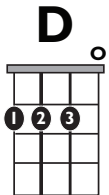

IN THE STYLE OF ... "Eso Que Tu Haces"

by Lido Pimienta

KEY: D

TEMPO: 80

D	Em	F#m	G	Am	B	C
I	ii	iii	IV	v	vi	VII

SONG FORM: **Intro, Verse, Pre-Chorus, Chorus, Verse, Pre-Chorus, Chorus, Instrumental, Chorus, Outro**

Intro, Verse, Pre-Chorus, Instrumental, Outro

Chorus

x3

Iconic Notation

Strum Pattern

Standard Pattern

1e+a 2e+a 3e+a 4e+a

Easier Pattern