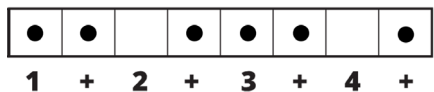

Song Form

Intro, Verse, Chorus, Verse, Chorus, Bridge, Chorus, Outro

Genre
Pop
Country

Language
English

Key
F#m

Tempo
104 BPM

Chords:

G	Am	Bm	C	D	Em
i	ii*	iii	IV	V	vi

Intro (no repeats)
Verse

Chorus

Iconic Notation

Comping

Verse Pattern

Chorus Pattern

Solo Scale

Gmaj Pentatonic

1 = Root Note

Standard Notation

Rhythm

Solo Scale