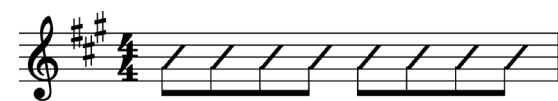

Standard Notation

Rhythm