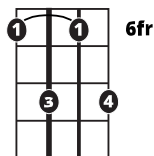

Song Form

Intro, Chorus, Verse, Chorus, Outro

Genre
Pop

Language
English

Key
C#

Tempo
57 BPM

Chords:

C#	D#m	E#m	F#	G#	A#m
I	ii	iii	IV	V	vi

C#

A#mi7

D#

D#mi

12/8 ||: / / / / | / / / / :||

Iconic Notation

Rhythm

Solo Scale

C#maj Pentatonic

1 = Root Note

Standard Notation

Rhythm

Solo Scale