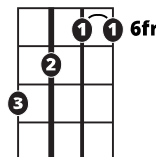

Song Form

Intro, Chorus, Verse, Chorus, Outro

Genre
Pop

Language
English

Key
C#

Tempo
57 BPM

Chords:

C#	D#m	E#m	F#	G#	A#m
I	ii	iii	IV	V	vi

C#

A#mi7

D#

D#mi

12/8 ||: / / / / | / / / / :||

Iconic Notation

Rhythm

Solo Scale

C#maj Pentatonic

1 = Root Note

Standard Notation

Rhythm

Solo Scale