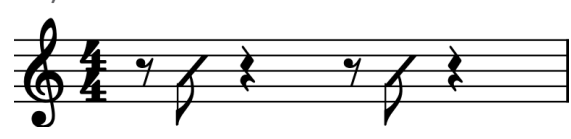

Standard Notation

Rhythm