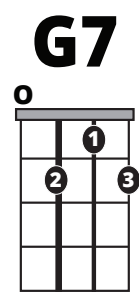

Song Form

Verse, Chorus, Verse, Chorus, Bridge, Chorus

Genre Norteño

Language Español/Spanish

Key C

Tempo 146 BPM

Chords:

C	Dm	Em	F	G	Am
I	ii	iii	IV	V	vi

Verse ||: / / / / | / / / / | / / / / | / / / / :||

Chorus ||: / / / / | / / / / | / / / / | / / / / :||

Iconic Notation

Comping

Solo Scale

Cmaj Pentatonic

1 = Root Note

Standard Notation