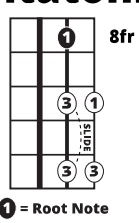

Song Form

Verse, Chorus, Verse, Chorus, Bridge, Chorus

Genre Norteño

Language Español/Spanish

Key C

Tempo 146 BPM

Chords:

C	Dm	Em	F	G	Am
I	ii	iii	IV	V	vi

Verse ||: / / / / | / / / / | / / / / | / / / / :||

Chorus ||: / / / / | / / / / | / / / / | / / / / :||

Iconic Notation

Comping

Solo Scale

Cmaj Pentatonic

1 = Root Note

Standard Notation