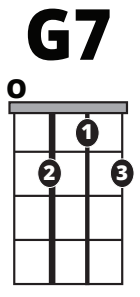

Song Form

Verse, Chorus, Verse, Chorus, Bridge, Chorus

Genre Norteño

Language Español/Spanish

Key C

Tempo 146 BPM

Chords:

C	Dm	Em	F	G	Am
I	ii	iii	IV	V	vi

Verse ||: / / / / | / / / / | / / / / | / / / / :||

Chorus ||: / / / / | / / / / | / / / / | / / / / :||

Iconic Notation

Comping

Solo Scale

Cmaj Pentatonic

1 = Root Note

Standard Notation