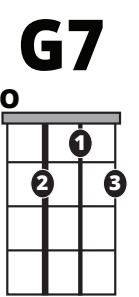

Song Form

Verse, Chorus, Verse, Chorus, Bridge, Chorus

Genre Norteño

Language Español/Spanish

Key C

Tempo 146 BPM

Chords:

C	Dm	Em	F	G	Am
I	ii	iii	IV	V	vi

Verse ||: / / / / | / / / / | / / / / | / / / / :||

Chorus ||: / / / / | / / / / | / / / / | / / / / :||

Iconic Notation

Comping

Solo Scale

Cmaj Pentatonic

1 = Root Note

Standard Notation