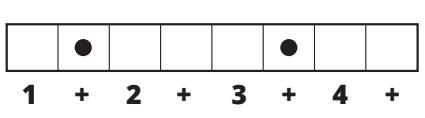

Song Form

Verse, Chorus, Verse, Chorus, Bridge, Chorus

Genre Norteño

Language Español/Spanish

Key C

Tempo 146 BPM

Chords:

C	Dm	Em	F	G	Am
I	ii	iii	IV	V	vi

Verse ||: / / / / | / / / / | / / / / | / / / / :||

Chorus ||: / / / / | / / / / | / / / / | / / / / :||

Iconic Notation

Comping

Solo Scale

Cmaj Pentatonic

1 = Root Note

Standard Notation