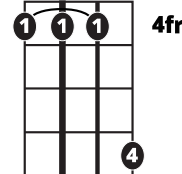

Song Form

Verse, Chorus, Verse, Chorus, Verse, Chorus

Genre
Norteño

Language
**Español/
Spanish**

Key
E

Tempo
146 BPM

Chords:

E	F#m	G#m	A	B	C#m
I	ii	iii	IV	V	vi

E

B7

E

Verse ||: / / / / | / / / / | / / / / | / / / / :||

B7

E

B7

E

Chorus ||: / / / / | / / / / | / / / / | / / / / :||

Iconic Notation

Comping

1 + 2 + 3 + 4 +

Solo Scale

Emaj Pentatonic

1 4 = Root Notes

Standard Notation

Rhythm

Solo Scale