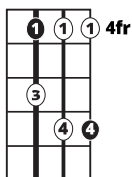

Song Form

Verse, Chorus, Verse, Chorus, Verse, Chorus

Genre
Norteño

Language
**Español/
Spanish**

Key
E

Tempo
146 BPM

Chords:

E	F#m	G#m	A	B	C#m
I	ii	iii	IV	V	vi

E

B7

E

Verse ||: / / / / | / / / / | / / / / | / / / / :||

B7

E

B7

E

Chorus ||: / / / / | / / / / | / / / / | / / / / :||

Iconic Notation

Comping

1 + 2 + 3 + 4 +

Solo Scale

Emaj Pentatonic

1 4 = Root Notes

Standard Notation