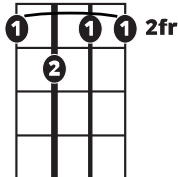

Song Form

Verse, Chorus, Verse, Chorus, Verse, Chorus

Genre
Norteño

Language
**Español/
Spanish**

Key
E

Tempo
146 BPM

Chords:

E	F#m	G#m	A	B	C#m
I	ii	iii	IV	V	vi

E

B7

E

Verse ||: / / / / | / / / / | / / / / | / / / / :||

B7

E

B7

E

Chorus ||: / / / / | / / / / | / / / / | / / / / :||

Iconic Notation

Comping

1 + 2 + 3 + 4 +

Solo Scale

Emaj Pentatonic

1 4 = Root Notes

Standard Notation