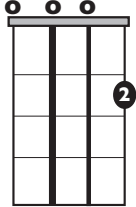

"Circles"

by Post Malone

KEY: C

TEMPO: 120BPM

Chords

C	Dm	Em	F	G	Am
I	ii	iii	IV	V	vi

SONG FORM: **Intro, Verse, Chorus, Verse, Chorus**

Cmaj7