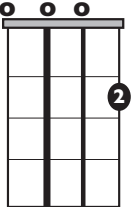

"Circles"

by Post Malone

KEY: C

TEMPO: 120BPM

Chords

C	Dm	Em	F	G	Am
I	ii	iii	IV	V	vi

SONG FORM: **Intro, Verse, Chorus, Verse, Chorus**

Cmaj7

Emi

FMaj7

Fmi

Cmaj7

Emi

FMaj7

G

Iconic Notation

Strum Pattern

Solo Scale

Standard Notation

Strum Pattern

Solo Scale

C Major Pentatonic