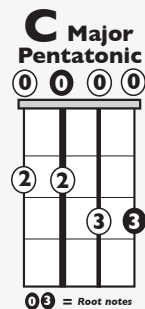

"Circles"

by Post Malone

KEY: C

TEMPO: 120BPM

Chords

C	Dm	Em	F	G	Am
I	ii	iii	IV	V	vi

SONG FORM: **Intro, Verse, Chorus, Verse, Chorus**

Cmaj7

Emi

FMaj7

Fmi

Cmaj7

Emi

FMaj7

G

Iconic Notation

Strum Pattern

Solo Scale

Standard Notation

Strum Pattern

Solo Scale

C Major Pentatonic