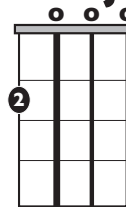

"Circles"

by Post Malone

KEY: C

TEMPO: 120BPM

Chords

C	Dm	Em	F	G	Am
I	ii	iii	IV	V	vi

SONG FORM: **Intro, Verse, Chorus, Verse, Chorus**

Cmaj7

Emi

FMaj7

Fmi

Cmaj7

Emi

FMaj7

G

Iconic Notation

Strum Pattern

Solo Scale

Standard Notation

Strum Pattern

Solo Scale

C Major Pentatonic