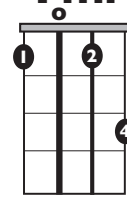

"Circles"

by Post Malone

KEY: C

TEMPO: 120BPM

Chords

C	Dm	Em	F	G	Am
I	ii	iii	IV	V	vi

SONG FORM: **Intro, Verse, Chorus, Verse, Chorus**

Cmaj7

Emi

FMaj7

Fmi

Cmaj7

Emi

FMaj7

G

Iconic Notation

Strum Pattern

Solo Scale

Standard Notation

Strum Pattern

Solo Scale

C Major Pentatonic