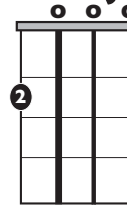

"Circles"

by Post Malone

KEY: C

TEMPO: 120BPM

Chords

C	Dm	Em	F	G	Am
I	ii	iii	IV	V	vi

SONG FORM: **Intro, Verse, Chorus, Verse, Chorus**

Cmaj7

Emi

FMaj7

Fmi

Cmaj7

Emi

FMaj7

G

Iconic Notation

Strum Pattern

Solo Scale

Standard Notation

Strum Pattern

Solo Scale

C Major Pentatonic