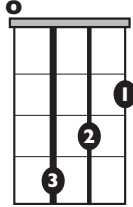

"Circles"

by Post Malone

KEY: C

TEMPO: 120BPM

Chords

C	Dm	Em	F	G	Am
I	ii	iii	IV	V	vi

SONG FORM: **Intro, Verse, Chorus, Verse, Chorus**

Cmaj7

Emi

FMaj7

Fmi

Cmaj7

Emi

FMaj7

G

Iconic Notation

Strum Pattern

Solo Scale

Standard Notation

Strum Pattern

Solo Scale

C Major Pentatonic