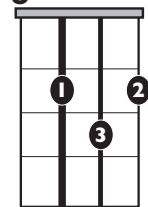

"Circles"

by Post Malone

KEY: C

TEMPO: 120BPM

Chords

C	Dm	Em	F	G	Am
I	ii	iii	IV	V	vi

SONG FORM: **Intro, Verse, Chorus, Verse, Chorus**

Cmaj7

Emi

FMaj7

Fmi

Cmaj7

Emi

FMaj7

G

Iconic Notation

Strum Pattern

Solo Scale

Standard Notation

Strum Pattern

Solo Scale

C Major Pentatonic