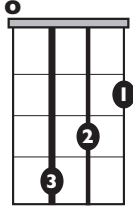

"Circles"

by Post Malone

KEY: C

TEMPO: 120BPM

Chords

C	Dm	Em	F	G	Am
I	ii	iii	IV	V	vi

SONG FORM: **Intro, Verse, Chorus, Verse, Chorus**

Cmaj7

Emi

FMaj7

Fmi

Cmaj7

Emi

FMaj7

G

Iconic Notation

Strum Pattern

Solo Scale

Standard Notation

Strum Pattern

Solo Scale

C Major Pentatonic