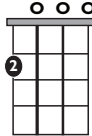

IN THE STYLE OF ...

"my future" (Easy Version)

by Billie Eilish

KEY: C

TEMPO: 105

Chords

C	D	E	F	G	Am
I	II	III	IV	V	vi

SONG FORM: Verse, Pre-Chorus, Chorus, Verse, Pre-Chorus, Chorus2, Chorus3

CMaj7

C7

Verse

Chorus

F

Fmi

E7

Ami

D

Pre-Chorus

F

Fmi

Iconic Notation

Strum Pattern

Chorus

Solo Scale

C major pentatonic

Standard Notation

Strum Pattern

Solo Scale