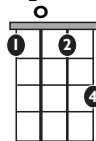

IN THE STYLE OF ...

"my future" (Easy Version)

by Billie Eilish

KEY: C

TEMPO: 105

Chords

C	D	E	F	G	Am
I	II	III	IV	V	vi

SONG FORM: Verse, Pre-Chorus, Chorus, Verse, Pre-Chorus, Chorus2, Chorus3

CMaj7

C7

Verse

Chorus

F

Fmi

E7

Ami

D

Pre-Chorus

F

Fmi

Iconic Notation

Strum Pattern

Chorus

Solo Scale

C major pentatonic

Standard Notation

Strum Pattern

Solo Scale