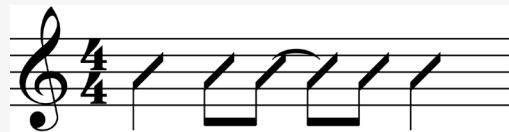

Standard Notation

Strum Pattern