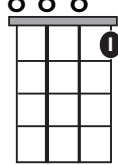

IN THE STYLE OF ...

"my future" (Easy Version)

by Billie Eilish

KEY: C

TEMPO: 105

Chords

C	D	E	F	G	Am
I	II	III	IV	V	vi

SONG FORM: Verse, Pre-Chorus, Chorus, Verse, Pre-Chorus, Chorus2, Chorus3

CMaj7

C7

Verse

Chorus

F

Fmi

E7

Ami

D

Pre-Chorus

F

Fmi

Iconic Notation

Strum Pattern

Chorus

Solo Scale

C major pentatonic

Standard Notation

Strum Pattern

Solo Scale