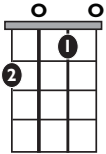

Pre-Chorus

F