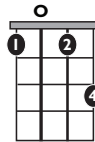

IN THE STYLE OF ...

"my future" (Easy Version)

by Billie Eilish

KEY: C

TEMPO: 105

Chords

C	D	E	F	G	Am
I	II	III	IV	V	vi

SONG FORM: Verse, Pre-Chorus, Chorus, Verse, Pre-Chorus, Chorus2, Chorus3

CMaj7

C7

Verse

Chorus

F

Fmi

E7

Ami

D

Pre-Chorus

F

Fmi

Iconic Notation

Strum Pattern

Chorus

Solo Scale

C major pentatonic

Standard Notation

Strum Pattern

Solo Scale