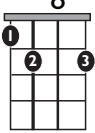

# "my future" (Easy Version)

by Billie Eilish

**KEY:** C

**TEMPO:** 105

Chords

C	D	E	F	G	Am
I	II	III	IV	V	vi

SONG FORM: Verse, Pre-Chorus, Chorus, Verse, Pre-Chorus, Chorus2, Chorus3

**C**Maj7

**C**7

Verse

Chorus

**F**

**F**mi

**E**7

**A**mi

**D**