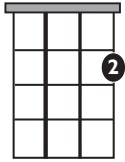

# "my future" (Easy Version)

by Billie Eilish

**KEY:** C

**TEMPO:** 105

Chords

C	D	E	F	G	Am
I	II	III	IV	V	vi

SONG FORM: Verse, Pre-Chorus, Chorus, Verse, Pre-Chorus, Chorus2, Chorus3

**C**Maj7