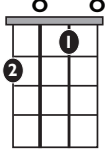

Verse

Chorus

F