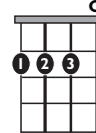

IN THE STYLE OF ...

"my future" (Easy Version)

by Billie Eilish

KEY: C

TEMPO: 105

Chords

C	D	E	F	G	Am
I	II	III	IV	V	vi

SONG FORM: Verse, Pre-Chorus, Chorus, Verse, Pre-Chorus, Chorus2, Chorus3

CMaj7

C7

Verse

Chorus

F

Fmi

E7

Ami

D

Pre-Chorus

F

Fmi

Iconic Notation

Strum Pattern

Chorus

Solo Scale

C major pentatonic

Standard Notation

Strum Pattern

Solo Scale