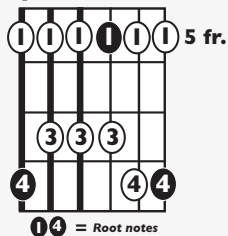

# "my future" (Easy Version)

by Billie Eilish

**KEY:** C

**TEMPO:** 105

Chords

C	D	E	F	G	Am
I	II	III	IV	V	vi

SONG FORM: Verse, Pre-Chorus, Chorus, Verse, Pre-Chorus, Chorus2, Chorus3

**C**Maj7

### Iconic Notation

Strum Pattern

Chorus

Solo Scale

**C** major pentatonic