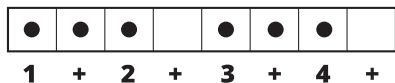

Song Form

Intro, Verse, Pre-Chorus, Chorus, Verse, Chorus

Genre
Pop
Rock

Language
English

Key
C

Tempo
70 BPM

Chords:

G	Am	Bm	C	D	Em
I	I	iii	IV	V	vi

The intro and first verse are in 4/4, all other sections are in 12/8

Intro Verse

||: / / / / | / / / / | / / / / | / / / / :||

| / / / / | / / | / / / / |

(1st verse only)

| / / / / | / / / / |

Pre-Chorus

||: / / / / | / / / / :||

Chorus

||: / / / / | / / / / :||

Iconic Notation

Comping
Verse