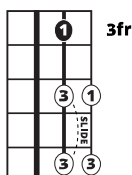

Song Form

Intro, Verse, Pre-Chorus, Chorus, Verse, Chorus

Genre
Pop
Rock

Language
English

Key
C

Tempo
70 BPM

Chords:

G	Am	Bm	C	D	Em
I	I	iii	IV	V	vi

The intro and first verse are in 4/4, all other sections are in 12/8

Intro Verse

||: / / / / | / / / / | / / / / | / / / / :||

| / / / / | / / | / / / / |

(1st verse only)

| / / / / | / / / / |

Pre-Chorus

||: / / / / | / / / / :||

Chorus

||: / / / / | / / / / :||

Iconic Notation

Comping
Verse

Pre-Chorus/Chorus

Solo Scale

Gmaj Pentatonic

Standard Notation