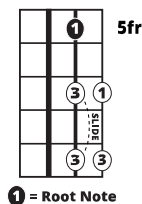

Solo Scale

Amaj Pentatonic