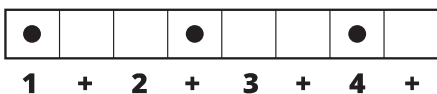

Song Form

Intro, Verse, Chorus, Interlude, Chorus, Chorus, Chorus

Genre
Mariachi

Language
**Español/
Spanish**

Key
A

Tempo
125 BPM

Chords:

A	Bm	C#m	D	E	F#m
I	ii	iii	IV	V	vi

Verse

A **F#m**

D **E**

Chorus

D **F#m**

D **Bmi** **E**

D **Dmi** **A**

Iconic Notation

Comping