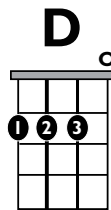

IN THE
STYLE OF..

“LOVE ON THE BRAIN”

by *Rihanna*

KEY: G Major **TEMPO:** 172 BPM

Chords

G	Ami	Bmi	C	D	Emi
I	ii	iii	IV	V	vi

SONG FORM: Intro, Verse, Pre-chorus, Chorus, Verse, Pre-chorus, Chorus

Pre-Chorus