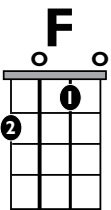

IN THE
STYLE OF..

“LOVE ON THE BRAIN”

by *Rihanna*

KEY: G Major **TEMPO:** 172 BPM

Chords

G	Ami	Bmi	C	D	Emi
I	ii	iii	IV	V	vi

SONG FORM: Intro, Verse, Pre-chorus, Chorus, Verse, Pre-chorus, Chorus

Pre-Chorus