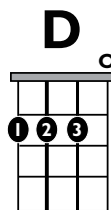

IN THE
STYLE OF..

“LOVE ON THE BRAIN”

by *Rihanna*

KEY: G Major **TEMPO:** 172 BPM

Chords

G	Ami	Bmi	C	D	Emi
I	ii	iii	IV	V	vi

SONG FORM: Intro, Verse, Pre-chorus, Chorus, Verse, Pre-chorus, Chorus

Pre-Chorus