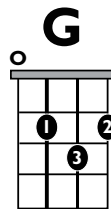

IN THE
STYLE OF..

“LOVE ON THE BRAIN”

by *Rihanna*

KEY: G Major **TEMPO:** 172 BPM

Chords

G	Ami	Bmi	C	D	Emi
I	ii	iii	IV	V	vi

SONG FORM: Intro, Verse, Pre-chorus, Chorus, Verse, Pre-chorus, Chorus

Pre-Chorus