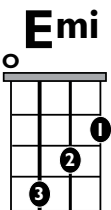

IN THE
STYLE OF..

“LOVE ON THE BRAIN”

by *Rihanna*

KEY: G Major **TEMPO:** 172 BPM

Chords

G	Ami	Bmi	C	D	Emi
I	ii	iii	IV	V	vi

SONG FORM: Intro, Verse, Pre-chorus, Chorus, Verse, Pre-chorus, Chorus

Pre-Chorus