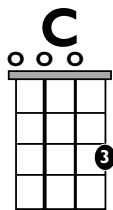

IN THE
STYLE OF..

“LOVE ON THE BRAIN”

by *Rihanna*

KEY: G Major **TEMPO:** 172 BPM

Chords

G	Ami	Bmi	C	D	Emi
I	ii	iii	IV	V	vi

SONG FORM: Intro, Verse, Pre-chorus, Chorus, Verse, Pre-chorus, Chorus

Pre-Chorus