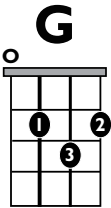

IN THE
STYLE OF..

“LOVE ON THE BRAIN”

by *Rihanna*

KEY: G Major **TEMPO:** 172 BPM

Chords

G	Ami	Bmi	C	D	Emi
I	ii	iii	IV	V	vi

SONG FORM: Intro, Verse, Pre-chorus, Chorus, Verse, Pre-chorus, Chorus

Pre-Chorus