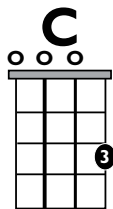

IN THE
STYLE OF..

“LOVE ON THE BRAIN”

by *Rihanna*

KEY: G Major **TEMPO:** 172 BPM

Chords

G	Ami	Bmi	C	D	Emi
I	ii	iii	IV	V	vi

SONG FORM: Intro, Verse, Pre-chorus, Chorus, Verse, Pre-chorus, Chorus

Pre-Chorus