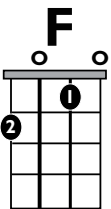

IN THE
STYLE OF..

“LOVE ON THE BRAIN”

by *Rihanna*

KEY: G Major **TEMPO:** 172 BPM

Chords

G	Ami	Bmi	C	D	Emi
I	ii	iii	IV	V	vi

SONG FORM: Intro, Verse, Pre-chorus, Chorus, Verse, Pre-chorus, Chorus

Pre-Chorus