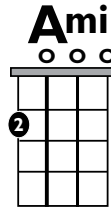

IN THE
STYLE OF..

“LOVE ON THE BRAIN”

by *Rihanna*

KEY: G Major **TEMPO:** 172 BPM

Chords

G	Ami	Bmi	C	D	Emi
I	ii	iii	IV	V	vi

SONG FORM: Intro, Verse, Pre-chorus, Chorus, Verse, Pre-chorus, Chorus

Pre-Chorus