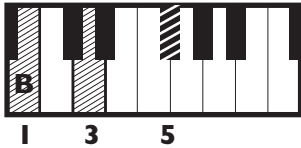

IN THE
STYLE OF..

WAKE ME UP

by Avicii

Bmi

G

D

||: / / | / / / / :||

56

JAM CARD™ SOLO

Place Jam Card™ #4b
for **MINOR PENTATONIC**
with the note "**B**" on the
root note marker!