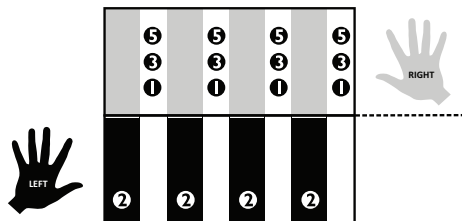

IN THE
STYLE OF..

WAKE ME UP

by Avicii

Bmi

G

D

||: / / | / / / / :||

56

JAM CARD™ SOLO

Place Jam Card™ #4b
for **MINOR PENTATONIC**
with the note "**B**" on the
root note marker!