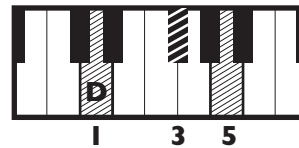

IN THE
STYLE OF..

WAKE ME UP

by Avicii

Bmi

G

D

||: / / | / / / / :||

56

JAM CARD™ SOLO

Place Jam Card™ #4b
for **MINOR PENTATONIC**
with the note "**B**" on the
root note marker!