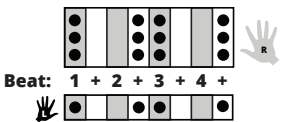

Song Form

Verse, Pre-Chorus, Chorus, Post-Chorus, Verse, Pre-Chorus, Chorus, Post-Chorus, Pre-Chorus, Chorus, Post-Chorus

Genre
Pop

Language
English

Key
G

Tempo
101 BPM

Chords:

G	Am	Bm	C	D	Em
I	ii	iii	IV	V	vi

Verse **12/8**

G **Bmi** **C** **Cmi** **G** **Bmi** **C** **Cmi**

G **D**

Chorus

C **D** **G** **Bmi** **C** **D** **G** **G7**

C **D** **G** **Bmi** **C** **Cmi**

Instrument

G **Bmi** **C** **Cmi**

Iconic Notation

Comping Pattern

Solo Scale

Gmaj Pentatonic

Jam Card Solo

Place Jam Card #4a for MAJOR PENTATONIC with the note G on the root note marker!

Standard Notation

Comping Pattern