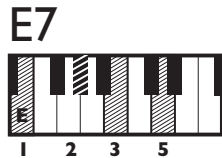

IN THE STYLE OF .. "thank u, next" (Easy)

by Ariana Grande

KEY: C

TEMPO: 100

| | | | | | | |
|--------|---|----|-----|----|---|----|
| Chords | C | Dm | E | F | G | Am |
| | I | ii | III | IV | V | vi |

SONG FORM: **Intro, Verse, Pre-Chorus, Chorus, Verse, Pre-Chorus, Chorus, Verse, Pre-Chorus, Chorus Outro**