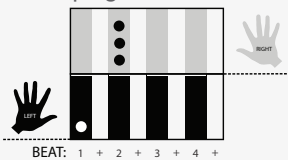

Iconic Notation

Comping Pattern