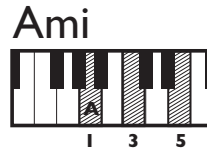

IN THE STYLE OF .. "thank u, next" (Easy)

by Ariana Grande

KEY: C

TEMPO: 100

| | | | | | | |
|--------|---|----|-----|----|---|----|
| Chords | C | Dm | E | F | G | Am |
| | I | ii | III | IV | V | vi |

SONG FORM: **Intro, Verse, Pre-Chorus, Chorus, Verse, Pre-Chorus, Chorus, Verse, Pre-Chorus, Chorus Outro**