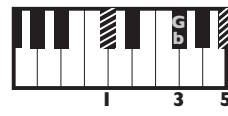

Gb (2nd inversion)