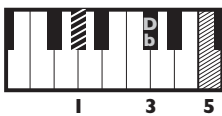

IN THE STYLE OF ... "Someone You Loved"

by Lewis Capaldi

KEY: Db

TEMPO: 110BPM

Db	Ebm	Fm	Gb	Ab	Bbm
I	ii	iii	IV	v	vi

SONG FORM: **Intro, Verse, Chorus, Verse, Chorus, Bridge, Chorus**

Db (2nd inversion)

Verse/
Chorus

Ab (2nd inversion)

Bbmi (2nd inversion)

Gb (2nd inversion)

Ebmi (2nd inversion)

Bridge

Bbmi (2nd inversion)

Ab (2nd inversion)

Bbmi (2nd inversion)