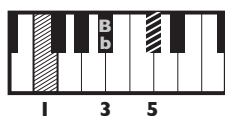

IN THE STYLE OF ... "Someone You Loved"

by Lewis Capaldi

KEY: Db

TEMPO: 110BPM

Db	Ebm	Fm	Gb	Ab	Bbm
I	ii	iii	IV	v	vi

SONG FORM: **Intro, Verse, Chorus, Verse, Chorus, Bridge, Chorus**

Db (2nd inversion)

Verse/
Chorus

Ab (2nd inversion)

Bbmi (2nd inversion)

Gb (2nd inversion)

Ebmi (2nd inversion)

Bridge

Bbmi (2nd inversion)

Ab (2nd inversion)

Bbmi (2nd inversion)