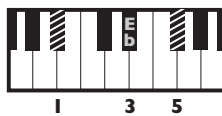

IN THE STYLE OF ... "Someone You Loved"

by Lewis Capaldi

KEY: Db

TEMPO: 110BPM

Db	Ebm	Fm	Gb	Ab	Bbm
I	ii	iii	IV	v	vi

SONG FORM: **Intro, Verse, Chorus, Verse, Chorus, Bridge, Chorus**

Db (2nd inversion)

Verse/
Chorus

Ab (2nd inversion)

Bbmi (2nd inversion)

Gb (2nd inversion)

Ebmi (2nd inversion)

Bridge

Bbmi (2nd inversion)

Ab (2nd inversion)

Bbmi (2nd inversion)