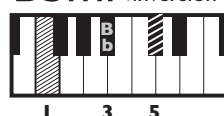

Bbmi (2nd inversion)