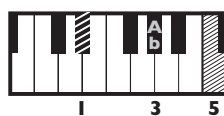

IN THE STYLE OF ... "Someone You Loved"

by Lewis Capaldi

KEY: Db

TEMPO: 110BPM

Db	Ebm	Fm	Gb	Ab	Bbm
I	ii	iii	IV	v	vi

SONG FORM: **Intro, Verse, Chorus, Verse, Chorus, Bridge, Chorus**

Db (2nd inversion)

Verse/
Chorus

Ab (2nd inversion)

Bbmi (2nd inversion)

Gb (2nd inversion)

Ebmi (2nd inversion)

Bridge

Bbmi (2nd inversion)

Ab (2nd inversion)

Bbmi (2nd inversion)