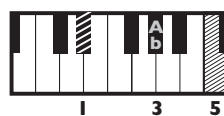

IN THE STYLE OF ... "Someone You Loved"

by Lewis Capaldi

KEY: Db

TEMPO: 110BPM

Db	Ebm	Fm	Gb	Ab	Bbm
I	ii	iii	IV	v	vi

SONG FORM: **Intro, Verse, Chorus, Verse, Chorus, Bridge, Chorus**

Db (2nd inversion)

Verse/
Chorus

Ab (2nd inversion)

Bbmi (2nd inversion)

Gb (2nd inversion)

Ebmi (2nd inversion)

Bridge

Bbmi (2nd inversion)

Ab (2nd inversion)

Bbmi (2nd inversion)