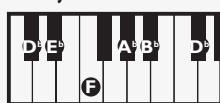

Solo Scale

Db Major Pentatonic Scale