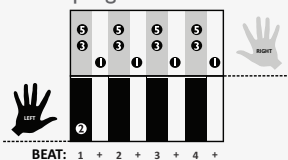

Iconic Notation

Comping Pattern