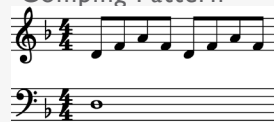

Standard Notation

Comping Pattern