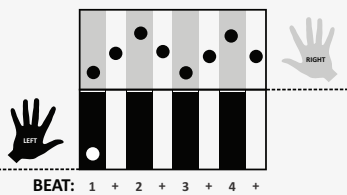

Iconic Notation

Comping Pattern