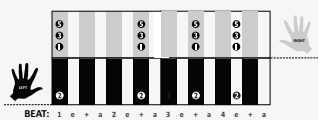

IN THE
STYLE OF..

“SEE YOU AGAIN”

by Wiz Khalifa ft. Charlie Puth

KEY: **Bb**

TEMPO: **80 BPM**

Chords

Bb	Cmi	Dmi	Eb	F	Gmi
I	ii	iii	IV	V	vi

SONG FORM: **Intro, Chorus, Verse, Chorus, Verse, Bridge, Chorus**

Intro Verse

Play 3x Chorus

Gmi **Bb** (2nd Inversion) **Eb** (1st Inversion) **Bb** (2nd Inversion) **Eb** (1st Inversion) **Bb** (2nd Inversion)

||: / / / / | / / / / :|| / / / / |

Chorus Only

Play 2x Bridge

Eb (1st Inversion) **Bb** (2nd Inversion) **F**

||: / / / / | / / / / :||

Eb (1st Inversion) **Bb** (2nd Inversion) **Gmi** **Bb** (2nd Inversion) **Eb** (1st Inversion) **F** **Bb** (2nd Inversion)

| / / / / | / / / / | / / / / | / / / / |

Iconic Notation

Comping Pattern