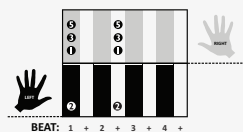

Chorus/Bridge/Easy Comping Pattern