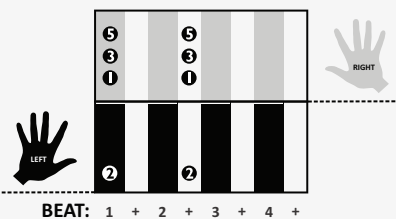

Iconic Notation

Strum Pattern