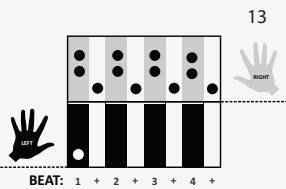

Iconic Notation

Comping Pattern