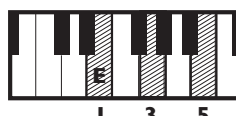

IN THE STYLE OF ...

"Liar"

by Camila Cabello

KEY: D (Bm)

TEMPO: 196BPM

Chords

D	Em	F#m	G	A	Bm
I	ii	iii	IV	V	vi

SONG FORM: **Intro, Verse, Pre-Chorus, Chorus, Verse, Pre-Chorus, Chorus, Bridge, Chorus, Outro**

Bm

D

Em

G

F#m

Iconic Notation

Comping Pattern

Solo Scale

B Minor Pentatonic Scale

Standard Notation

Comping Pattern

Solo Scale

B Minor Pentatonic