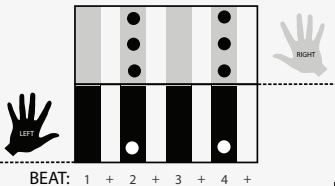

Iconic Notation

Comping Pattern