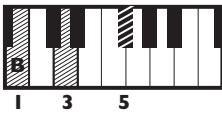

# "Liar"

by Camila Cabello

**KEY:** D (Bm)

**TEMPO:** 196BPM

Chords

D	Em	F#m	G	A	Bm
I	ii	iii	IV	V	vi

SONG FORM: **Intro, Verse, Pre-Chorus, Chorus, Verse, Pre-Chorus, Chorus, Bridge, Chorus, Outro**

Bm