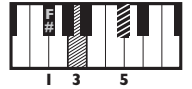

IN THE STYLE OF ...

"Liar"

by Camila Cabello

KEY: D (Bm)

TEMPO: 196BPM

Chords

D	Em	F#m	G	A	Bm
I	ii	iii	IV	V	vi

SONG FORM: **Intro, Verse, Pre-Chorus, Chorus, Verse, Pre-Chorus, Chorus, Bridge, Chorus, Outro**

Bm

D

Em

G

F#m

Iconic Notation

Comping Pattern

Solo Scale

B Minor Pentatonic Scale

Standard Notation

Comping Pattern

Solo Scale

B Minor Pentatonic