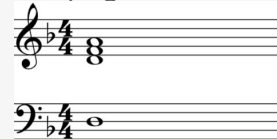

Standard Notation

Comping Pattern