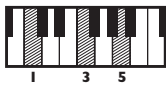

KEY: F

TEMPO: 120BPM

Chords

F	Gm	Am	Bb	C	Dm
I	ii	iii	IV	V	vi

SONG FORM: **Intro, Verse, Pre-chorus, Chorus, Verse, Pre-chorus, Chorus, Bridge, Chorus**

Dmi7