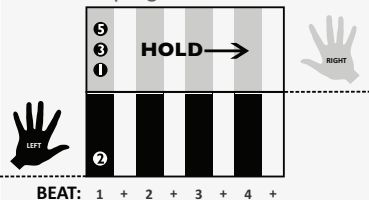

Iconic Notation

Comping Pattern