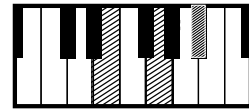

IN THE
STYLE OF...

“FAKE LOVE”

by Drake

KEY: A Minor (C Major)

TEMPO: 134 BPM

Chords

C	Dmi	Emi	F	G	Ami
I	ii	iii	IV	V	vi

SONG FORM: Intro, Chorus, Verse, Pre-Chorus, Chorus, Verse, Pre-Chorus, Chorus, Outro

STYLE NOTES: The chords lend themselves well to different voicing and extensions for advanced performers. Performers may also want to roll the chords as quick arpeggios instead of playing them as block chords.

Dmi7

G#Dim7

Ami7

Gmi7

C7

Rhythm

44

BEAT: 1 + 2 + 3 + 4 +

Scales

A Minor Pentatonic Scale

JAM CARD™ SOLO

Place Jam Card™ #4b for **MINOR PENTATONIC** with the note “A” on the root note marker!