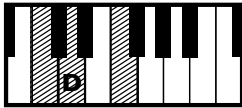

KEY: A Minor (C Major)

TEMPO: 134 BPM

Chords

C	Dmi	Emi	F	G	Ami
I	ii	iii	IV	V	vi

SONG FORM: Intro, Chorus, Verse, Pre-Chorus, Chorus, Verse, Pre-Chorus, Chorus, Outro

STYLE NOTES: The chords lend themselves well to different voicing and extensions for advanced performers. Performers may also want to roll the chords as quick arpeggios instead of playing them as block chords.

Dmi7