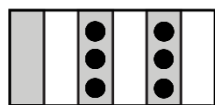

Iconic Notation

Comping Pattern