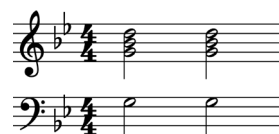

Standard Notation

Comping Pattern