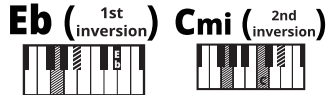

Song Form

Intro, Verse, Chorus, Verse, Chorus, Verse, Chorus

Genre
Rock

Language
English

Key
Gmi

Tempo
86 BPM

Chords:

Gm	Ab*	Bb	Cm	D	Eb
i	ii*	III	iv	V	VI

Gmi

Gmi

Iconic Notation

Comping Pattern

Solo Scale

Gmi Pentatonic

Jam Card Solo

Place Jam Card #4b for MINOR PENTATONIC with the note G on the root note marker!

Standard Notation

Comping Pattern

Solo Scale