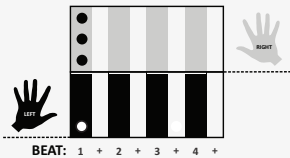

# "Diamonds"

by Rihanna

**KEY:**

**D/Bm**

**TEMPO:** 92

Chords

D	Em	F#m	G	A	Bm
I	ii	iii	IV	V	vi

SONG FORM: **Intro, Verse, Bridge, Verse, Bridge, Pre-Chorus, Chorus, Verse, Chorus**

**G** (1st inversion)

**Bm**

**A**

**F#mi** (1st inversion)

## Iconic Notation

Comping Pattern

Solo Scale

**B Minor Pentatonic Scale**