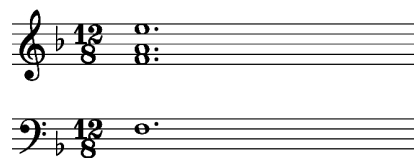

**Song Form**

Verse, Chorus, Verse, Chorus, Bridge, Chorus

Genre  
**R&B**

Language  
**English**

Key  
**F**

Tempo  
**58 BPM**

Chords:

<b>F</b>	<b>Gm</b>	<b>Am</b>	<b>Bb</b>	<b>C</b>	<b>Dm</b>
I	ii	iii	IV	V	vi

**Fmaj7**

**F7**

**Bb**

**Bbmi (2nd inversion)**

12  
8

**Iconic Notation**

Comping Pattern

Solo Scale

**Fmaj Pentatonic**

**Jam Card Solo**

Place Jam Card #4a for MAJOR PENTATONIC with the note F on the root note marker!

**Standard Notation**

Comping Pattern

Solo Scale