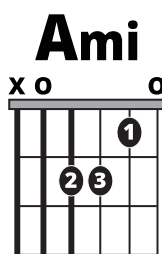

Song Form

Intro, Verse, Chorus, Verse, Chorus, Bridge, Outro

Genre
K-Pop

Language
English

Key
Am

Tempo
70 BPM

Chords:

Am	B*	C	D	E	F	G
I	ii*	III	IV	V	vi	VII

Chorus ||: / / / / | / / / / | / / / / | / / / / :||

Verse ||: / / / / | / / / / | / / / / | / / / / :||

Iconic Notation

Comping Pattern

Solo Scale

Ami Pentatonic

Standard Notation

Strum Pattern

Solo Scale