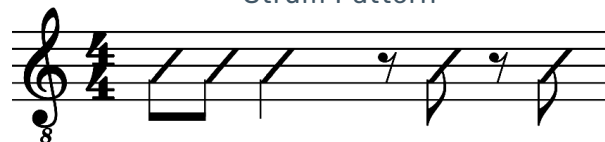

Standard Notation

Strum Pattern