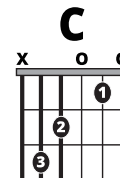

### Song Form

Intro, Verse, Chorus, Verse, Chorus, Bridge, Outro

Genre  
**K-Pop**

Language  
**English**

Key  
**Am**

Tempo  
**70 BPM**

Chords:

Am	B*	C	D	E	F	G
I	ii*	III	IV	V	vi	VII