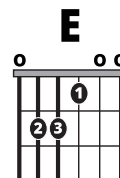

### Song Form

Intro, Verse, Chorus, Verse, Chorus, Bridge, Outro

Genre  
**K-Pop**

Language  
**English**

Key  
**Am**

Tempo  
**70 BPM**

Chords:

Am	B*	C	D	E	F	G
I	ii*	III	IV	V	vi	VII