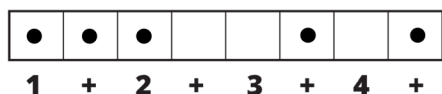

Iconic Notation

Comping Pattern