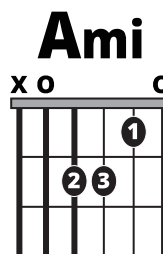

Song Form

Intro, Verse, Chorus, Verse, Chorus, Bridge, Outro

Genre
K-Pop

Language
English

Key
Am

Tempo
70 BPM

Chords:

Am	B*	C	D	E	F	G
I	ii*	III	IV	V	vi	VII

Chorus ||: / / / / | / / / / | / / / / | / / / / :||

Verse ||: / / / / | / / / / | / / / / | / / / / :||

Iconic Notation

Comping Pattern

Solo Scale

Ami Pentatonic

Standard Notation

Strum Pattern

Solo Scale