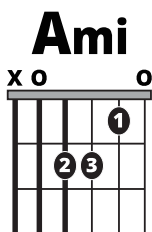

### Song Form

Intro, Verse, Chorus, Verse, Chorus, Bridge, Outro

Genre  
**K-Pop**

Language  
**English**

Key  
**Am**

Tempo  
**70 BPM**

Chords:

Am	B*	C	D	E	F	G
I	ii*	III	IV	V	vi	VII