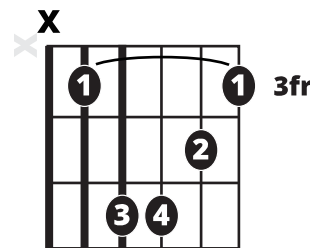

Song Form

Intro, Verse, Chorus, Verse, Chorus, Bridge, Outro

Genre
Country

Language
English

Key
Cm

Tempo
70 BPM

Chords:

Cm	Db	Eb	F	G	Ab	Bb
I	ii	III	IV	V	vi	VII

Cmi

Fmi

Bb

Eb

G

Chorus ||: / / / / | / / / / | / / / / | / / / / | / / / / | / / / / ||

Cmi

Fmi

Cmi

Fmi

Verse ||: / / / / | / / / / | / / / / | / / / / | / / / / | / / / / ||

Iconic Notation

Comping Pattern

Solo Scale

Cmi Pentatonic

1 3 = Root Notes

Standard Notation

Strum Pattern

Solo Scale