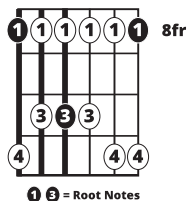

Song Form

Intro, Verse, Chorus, Verse, Chorus, Bridge, Outro

Genre
Country

Language
English

Key
Cm

Tempo
70 BPM

Chords:

Cm	Db	Eb	F	G	Ab	Bb
I	ii	III	IV	V	vi	VII

Cmi

Fmi

Verse ||: / / / / | / / / / | / / / / | / / / / | / / / / | / / / / ||

Iconic Notation

Comping Pattern

Solo Scale

Cmi Pentatonic

1 3 = Root Notes