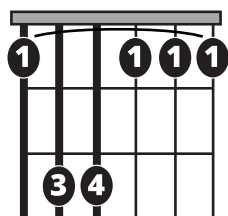

Song Form

Intro, Verse, Chorus, Verse, Chorus, Bridge, Outro

Genre
Country

Language
English

Key
Cm

Tempo
70 BPM

Chords:

Cm	Db	Eb	F	G	Ab	Bb
I	ii	III	IV	V	vi	VII

Cmi

Fmi

Bb

Eb

G

Chorus ||: / / / / | / / / / | / / / / | / / / / | / / / / | / / / / ||

Cmi

Fmi

Cmi

Fmi

Verse ||: / / / / | / / / / | / / / / | / / / / | / / / / | / / / / ||

Iconic Notation

Comping Pattern

Solo Scale

Cmi Pentatonic

1 3 = Root Notes

Standard Notation

Strum Pattern

Solo Scale