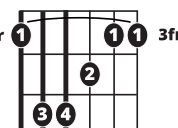

Song Form

Intro, Verse, Chorus, Verse, Chorus, Bridge, Outro

Genre
Country

Language
English

Key
Cm

Tempo
70 BPM

Chords:

Cm	Db	Eb	F	G	Ab	Bb
I	ii	III	IV	V	vi	VII

Cmi

Fmi

Bb

Eb

G

Chorus ||: / / / / | / / / / | / / / / | / / / / | / / / / | / / / / ||

Cmi

Fmi

Cmi

Fmi

Verse ||: / / / / | / / / / | / / / / | / / / / | / / / / | / / / / ||

Iconic Notation

Comping Pattern

Solo Scale

Cmi Pentatonic

1 3 = Root Notes

Standard Notation

Strum Pattern

Solo Scale