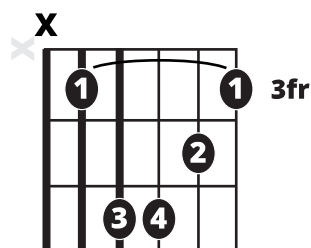

Song Form

Intro, Verse, Chorus, Verse, Chorus, Bridge, Outro

Genre
Country

Language
English

Key
Cm

Tempo
70 BPM

Chords:

Cm	Db	Eb	F	G	Ab	Bb
I	ii	III	IV	V	vi	VII

Cmi

Fmi

Bb

Eb

G

Chorus ||: / / / / | / / / / | / / / / | / / / / | / / / / | / / / / ||

Cmi

Fmi

Cmi

Fmi

Verse ||: / / / / | / / / / | / / / / | / / / / | / / / / | / / / / ||

Iconic Notation

Comping Pattern

Solo Scale

Cmi Pentatonic

1 3 = Root Notes

Standard Notation

Strum Pattern

Solo Scale