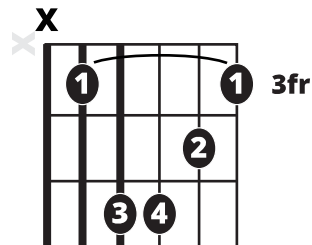

Song Form

Intro, Verse, Chorus, Verse, Chorus, Bridge, Outro

Genre
Country

Language
English

Key
Cm

Tempo
70 BPM

Chords:

Cm	Db	Eb	F	G	Ab	Bb
I	ii	III	IV	V	vi	VII

Cmi