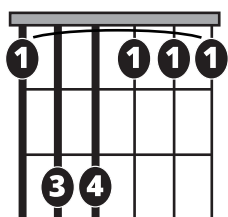

Song Form

Intro, Verse, Chorus, Verse, Chorus, Bridge, Outro

Genre
Country

Language
English

Key
Cm

Tempo
70 BPM

Chords:

Cm	Db	Eb	F	G	Ab	Bb
I	ii	III	IV	V	vi	VII

Cmi

Fmi

Bb

Eb

G

Chorus ||: / / / / | / / / / | / / / / | / / / / | / / / / | / / / / ||

Cmi

Fmi

Cmi

Fmi

Verse ||: / / / / | / / / / | / / / / | / / / / | / / / / | / / / / ||

Iconic Notation

Comping Pattern

Solo Scale

Cmi Pentatonic

1 3 = Root Notes

Standard Notation

Strum Pattern

Solo Scale