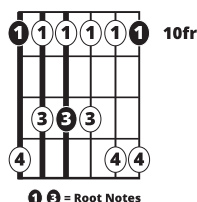

Solo Scale

Dmi Pentatonic