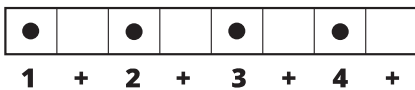

**Song Form**

Verse, Pre-Chorus, Chorus, Post-Chorus, Verse, Pre-Chorus, Chorus, Post-Chorus, Pre-Chorus, Chorus, Post-Chorus

Genre  
**Pop**

Language  
**English**

Key  
**G**

Tempo  
**110 BPM**

Chords:

G	Am	Bm	C	D	Em
I	ii	iii	IV	V	vi

**Iconic Notation**

Strum Pattern

Solo Scale

**Gmaj Pentatonic**

0 6 = Root Notes

**Standard Notation**

Strum Pattern

Solo Scale