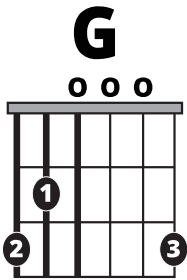

**Song Form**

Verse, Pre-Chorus, Chorus, Post-Chorus, Verse, Pre-Chorus, Chorus, Post-Chorus, Pre-Chorus, Chorus, Post-Chorus

Genre  
**Pop**

Language  
**English**

Key  
**G**

Tempo  
**110 BPM**

Chords:

G	Am	Bm	C	D	Em
I	ii	iii	IV	V	vi

**Iconic Notation**

Strum Pattern

Solo Scale

**Gmaj Pentatonic**

0 6 = Root Notes

**Standard Notation**

Strum Pattern

Solo Scale