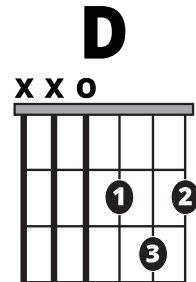

**Song Form**

Verse, Pre-Chorus, Chorus, Post-Chorus, Verse, Pre-Chorus, Chorus, Post-Chorus, Pre-Chorus, Chorus, Post-Chorus

Genre  
**Pop**

Language  
**English**

Key  
**G**

Tempo  
**110 BPM**

Chords:

G	Am	Bm	C	D	Em
I	ii	iii	IV	V	vi

**Iconic Notation**

Strum Pattern

Solo Scale

**Gmaj Pentatonic**

0 6 = Root Notes

**Standard Notation**

Strum Pattern

Solo Scale