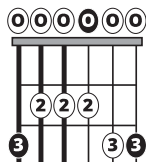

**Song Form**

Verse, Pre-Chorus, Chorus, Post-Chorus, Verse, Pre-Chorus, Chorus, Post-Chorus, Pre-Chorus, Chorus, Post-Chorus

Genre  
**Pop**

Language  
**English**

Key  
**G**

Tempo  
**110 BPM**

Chords:

G	Am	Bm	C	D	Em
I	ii	iii	IV	V	vi

**Iconic Notation**

Strum Pattern

Solo Scale

**Gmaj Pentatonic**

0 6 = Root Notes

**Standard Notation**

Strum Pattern

Solo Scale