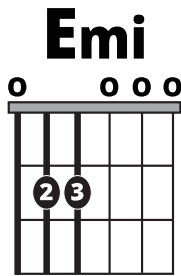

**Song Form**

Verse, Pre-Chorus, Chorus, Post-Chorus, Verse, Pre-Chorus, Chorus, Post-Chorus, Pre-Chorus, Chorus, Post-Chorus

Genre  
**Pop**

Language  
**English**

Key  
**G**

Tempo  
**110 BPM**

Chords:

G	Am	Bm	C	D	Em
I	ii	iii	IV	V	vi

**Iconic Notation**

Strum Pattern

Solo Scale

**Gmaj Pentatonic**

0 6 = Root Notes

**Standard Notation**

Strum Pattern

Solo Scale