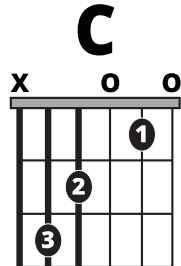

**Song Form**

Verse, Pre-Chorus, Chorus, Post-Chorus, Verse, Pre-Chorus, Chorus, Post-Chorus, Pre-Chorus, Chorus, Post-Chorus

Genre  
**Pop**

Language  
**English**

Key  
**G**

Tempo  
**110 BPM**

Chords:

G	Am	Bm	C	D	Em
I	ii	iii	IV	V	vi

**Iconic Notation**

Strum Pattern

Solo Scale

**Gmaj Pentatonic**

0 6 = Root Notes

**Standard Notation**

Strum Pattern

Solo Scale