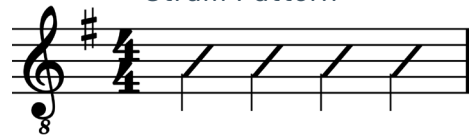

**Song Form**

Verse, Pre-Chorus, Chorus, Post-Chorus, Verse, Pre-Chorus, Chorus, Post-Chorus, Pre-Chorus, Chorus, Post-Chorus

Genre  
**Pop**

Language  
**English**

Key  
**G**

Tempo  
**110 BPM**

Chords:

G	Am	Bm	C	D	Em
I	ii	iii	IV	V	vi

**Iconic Notation**

Strum Pattern

Solo Scale

**Gmaj Pentatonic**

0 6 = Root Notes

**Standard Notation**

Strum Pattern

Solo Scale