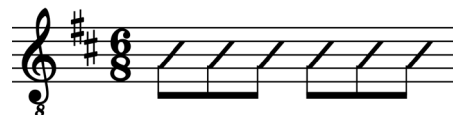

Standard Notation

Strum Pattern