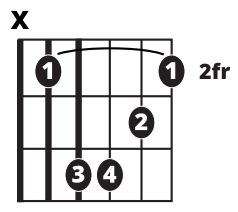

Song Form

Intro, Chorus, Verse, Chorus, Bridge, Verse, Chorus

Genre
Pop

Language
English

Key
F#m

Tempo
70 BPM

Chords:

F#m	G#m	A	Bm	C#m	D
I	ii	iii	iv	v	VI

F#mi

G#mi

Bmi

F#mi

Iconic Notation

Comping Pattern

Solo Scale

F#mi Pentatonic

1 3 = Root Notes

Standard Notation

Strum Pattern

Solo Scale