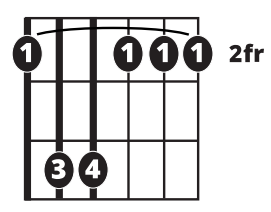

Song Form

Intro, Chorus, Verse, Chorus, Bridge, Verse, Chorus

Genre
Pop

Language
English

Key
F#m

Tempo
70 BPM

Chords:

F#m	G#m	A	Bm	C#m	D
I	ii	iii	iv	v	VI

F#mi