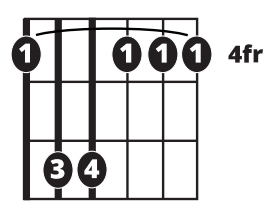

Song Form

Intro, Chorus, Verse, Chorus, Bridge, Verse, Chorus

Genre
Pop

Language
English

Key
F#m

Tempo
70 BPM

Chords:

F#m	G#m	A	Bm	C#m	D
I	ii	iii	iv	v	VI

F#mi

G#mi

Bmi

F#mi

Iconic Notation

Comping Pattern

Solo Scale

F#mi Pentatonic

1 3 = Root Notes

Standard Notation

Strum Pattern

Solo Scale