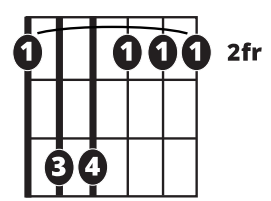

Song Form

Intro, Chorus, Verse, Chorus, Bridge, Verse, Chorus

Genre
Pop

Language
English

Key
F#m

Tempo
70 BPM

Chords:

F#m	G#m	A	Bm	C#m	D
I	ii	iii	iv	v	VI

F#mi

G#mi

Bmi

F#mi

Iconic Notation

Comping Pattern

Solo Scale

F#mi Pentatonic