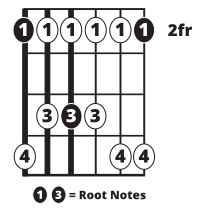

Song Form

Intro, Chorus, Verse, Chorus, Bridge, Verse, Chorus

Genre
Pop

Language
English

Key
F#m

Tempo
70 BPM

Chords:

F#m	G#m	A	Bm	C#m	D
I	ii	iii	iv	v	VI

F#mi

G#mi

Bmi

F#mi

Iconic Notation

Comping Pattern

Solo Scale

F#mi Pentatonic