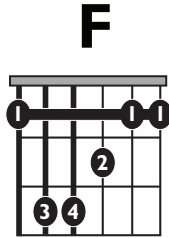

IN THE STYLE OF ...

“Me Enamoré”

by Shakira

KEY: A Mi

TEMPO: 104BPM

Chords

Am	B*	C	Dm	Em	F	G
i	ii*	III	iv	v	VI	VII

SONG FORM: Verse, Chorus, Verse, Chorus, Bridge, Chorus