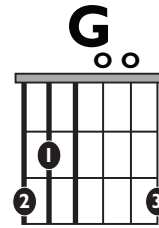

IN THE STYLE OF ...

“Me Enamoré”

by Shakira

KEY: A Mi

TEMPO: 104BPM

Chords

Am	B*	C	Dm	Em	F	G
i	ii*	III	iv	v	VI	VII

SONG FORM: Verse, Chorus, Verse, Chorus, Bridge, Chorus