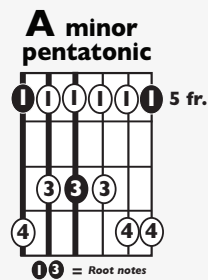

IN THE STYLE OF ...

“Me Enamoré”

by Shakira

KEY: A Mi

TEMPO: 104BPM

Chords

Am	B*	C	Dm	Em	F	G
i	ii*	III	iv	v	VI	VII

SONG FORM: Verse, Chorus, Verse, Chorus, Bridge, Chorus

Iconic Notation

Strum Pattern

Solo Scale

Standard Notation

Strum Pattern

Solo Scale