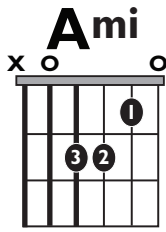

IN THE STYLE OF ...

“Me Enamoré”

by Shakira

KEY: A Mi

TEMPO: 104BPM

Chords

Am	B*	C	Dm	Em	F	G
i	ii*	III	iv	v	VI	VII

SONG FORM: Verse, Chorus, Verse, Chorus, Bridge, Chorus