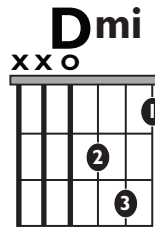

IN THE STYLE OF ...

“Me Enamoré”

by Shakira

KEY: A Mi

TEMPO: 104BPM

Chords

Am	B*	C	Dm	Em	F	G
i	ii*	III	iv	v	VI	VII

SONG FORM: Verse, Chorus, Verse, Chorus, Bridge, Chorus