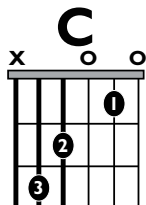

IN THE
STYLE OF..

“LOVE ON THE BRAIN”

by *Rihanna*

KEY: G Major **TEMPO:** 172 BPM

Chords

G	Ami	Bmi	C	D	Emi
I	ii	iii	IV	V	vi

SONG FORM: **Intro, Verse, Pre-chorus, Chorus, Verse, Pre-chorus, Chorus**

Instead of strumming, guitar players can also play arpeggios by plucking individual strings.

Pre-Chorus

Rhythm

Standard

Easy

Scales

G Major pentatonic

0 3 = Root notes