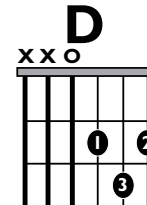

IN THE
STYLE OF..

“LOVE ON THE BRAIN”

by *Rihanna*

KEY: G Major **TEMPO:** 172 BPM

Chords

G	Ami	Bmi	C	D	Emi
I	ii	iii	IV	V	vi

SONG FORM: **Intro, Verse, Pre-chorus, Chorus, Verse, Pre-chorus, Chorus**

Instead of strumming, guitar players can also play arpeggios by plucking individual strings.

Pre-Chorus

Rhythm

Standard

Easy

Scales

G Major pentatonic

0 3 = Root notes