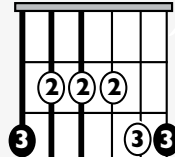

IN THE
STYLE OF..

“LOVE ON THE BRAIN”

by *Rihanna*

KEY: G Major **TEMPO:** 172 BPM

Chords

G	Ami	Bmi	C	D	Emi
I	ii	iii	IV	V	vi

SONG FORM: **Intro, Verse, Pre-chorus, Chorus, Verse, Pre-chorus, Chorus**

Instead of strumming, guitar players can also play arpeggios by plucking individual strings.

Pre-Chorus

Rhythm

Standard

Easy

Scales

G Major pentatonic

0 3 = Root notes