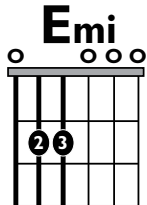

IN THE
STYLE OF..

“LOVE ON THE BRAIN”

by *Rihanna*

KEY: G Major **TEMPO:** 172 BPM

Chords

G	Ami	Bmi	C	D	Emi
I	ii	iii	IV	V	vi

SONG FORM: **Intro, Verse, Pre-chorus, Chorus, Verse, Pre-chorus, Chorus**

Instead of strumming, guitar players can also play arpeggios by plucking individual strings.

Pre-Chorus

Rhythm

Standard

Easy

Scales

G Major pentatonic

0 3 = Root notes