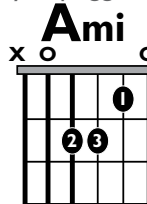

IN THE
STYLE OF..

“LOVE ON THE BRAIN”

by *Rihanna*

KEY: G Major **TEMPO:** 172 BPM

Chords

G	Ami	Bmi	C	D	Emi
I	ii	iii	IV	V	vi

SONG FORM: **Intro, Verse, Pre-chorus, Chorus, Verse, Pre-chorus, Chorus**

Instead of strumming, guitar players can also play arpeggios by plucking individual strings.

Pre-Chorus

Rhythm

Standard

Easy

Scales

G Major pentatonic

0 3 = Root notes