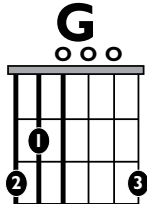

IN THE
STYLE OF..

“LOVE ON THE BRAIN”

by *Rihanna*

KEY: G Major **TEMPO:** 172 BPM

Chords

G	Ami	Bmi	C	D	Emi
I	ii	iii	IV	V	vi

SONG FORM: **Intro, Verse, Pre-chorus, Chorus, Verse, Pre-chorus, Chorus**

Instead of strumming, guitar players can also play arpeggios by plucking individual strings.

Pre-Chorus

Rhythm

Standard

Easy

Scales

G Major pentatonic

0 3 = Root notes