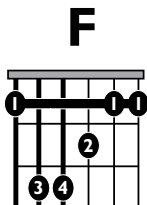

IN THE
STYLE OF..

“LOVE ON THE BRAIN”

by *Rihanna*

KEY: G Major **TEMPO:** 172 BPM

Chords

G	Ami	Bmi	C	D	Emi
I	ii	iii	IV	V	vi

SONG FORM: **Intro, Verse, Pre-chorus, Chorus, Verse, Pre-chorus, Chorus**

Instead of strumming, guitar players can also play arpeggios by plucking individual strings.

Pre-Chorus

Rhythm

Standard

Easy

Scales

G Major pentatonic

0 3 = Root notes