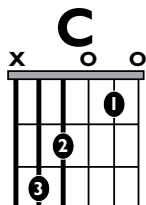

IN THE
STYLE OF..

“LOVE ON THE BRAIN”

by *Rihanna*

KEY: G Major **TEMPO:** 172 BPM

Chords

G	Ami	Bmi	C	D	Emi
I	ii	iii	IV	V	vi

SONG FORM: **Intro, Verse, Pre-chorus, Chorus, Verse, Pre-chorus, Chorus**

Instead of strumming, guitar players can also play arpeggios by plucking individual strings.

Pre-Chorus

Rhythm

Standard

Easy

Scales

G Major pentatonic

0 3 = Root notes