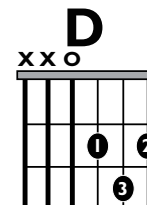

IN THE
STYLE OF..

“LOVE ON THE BRAIN”

by *Rihanna*

KEY: G Major **TEMPO:** 172 BPM

Chords

G	Ami	Bmi	C	D	Emi
I	ii	iii	IV	V	vi

SONG FORM: **Intro, Verse, Pre-chorus, Chorus, Verse, Pre-chorus, Chorus**

Instead of strumming, guitar players can also play arpeggios by plucking individual strings.

Pre-Chorus

Rhythm

Standard

Easy

Scales

G Major pentatonic

0 3 = Root notes