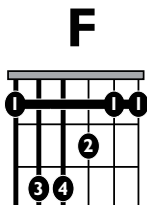

IN THE
STYLE OF..

“LOVE ON THE BRAIN”

by *Rihanna*

KEY: G Major **TEMPO:** 172 BPM

Chords

G	Ami	Bmi	C	D	Emi
I	ii	iii	IV	V	vi

SONG FORM: **Intro, Verse, Pre-chorus, Chorus, Verse, Pre-chorus, Chorus**

Instead of strumming, guitar players can also play arpeggios by plucking individual strings.

Pre-Chorus

Rhythm

Standard

Easy

Scales

G Major pentatonic

0 3 = Root notes