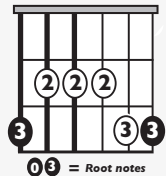

IN THE STYLE OF ...

"Kyoto" (Easy)

by Phoebe Bridgers

KEY: G

TEMPO: 131BPM

Chords

G	Am	Bm	C	D	Em
I	ii	iii	IV	V	vi

SONG FORM: Verse (A), Chorus (B, C, B, D), Interlude (A) Verse (A), Chorus (B, C, B, D) Outro (Last 4 Bars of D)

G

Ami

C

Iconic Notation

Strum Pattern

1 + 2 + 3 + 4 +

Solo Scale

G Major pentatonic