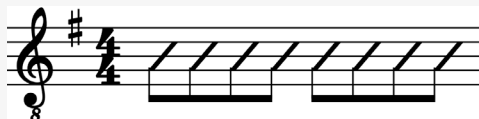

Standard Notation

Strum Pattern