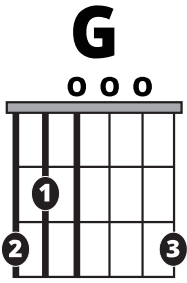

**Song Form**

Intro, Verse, Chorus, Verse, Chorus, Bridge, Outro

Genre  
**Pop**

Language  
**English**

Key  
**G**

Tempo  
**120 BPM**

Chords:

G	Am	Bm	C	D	Em
I	ii	iii	IV	V	vi

**Iconic Notation**

Strum Pattern

Solo Scale

**Gmaj Pentatonic**

0 3 = Root Notes

**Standard Notation**

Solo Scale