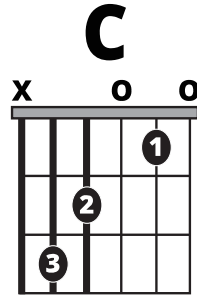

**Song Form**

Intro, Verse, Chorus, Verse, Chorus, Bridge, Outro

Genre  
**Pop**

Language  
**English**

Key  
**G**

Tempo  
**120 BPM**

Chords:

G	Am	Bm	C	D	Em
I	ii	iii	IV	V	vi

**Iconic Notation**

Strum Pattern

Solo Scale

**Gmaj Pentatonic**

0 3 = Root Notes

**Standard Notation**

Solo Scale