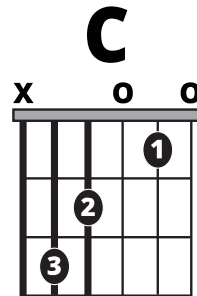

**Song Form**

Intro, Verse, Chorus, Verse, Chorus, Bridge, Outro

Genre  
**Pop**

Language  
**English**

Key  
**G**

Tempo  
**120 BPM**

Chords:

G	Am	Bm	C	D	Em
I	ii	iii	IV	V	vi

**Iconic Notation**

Strum Pattern

Solo Scale

**Gmaj Pentatonic**

0 3 = Root Notes

**Standard Notation**

Solo Scale