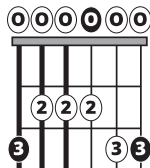

**Song Form**

Intro, Verse, Chorus, Verse, Chorus, Bridge, Outro

Genre  
**Pop**

Language  
**English**

Key  
**G**

Tempo  
**120 BPM**

Chords:

G	Am	Bm	C	D	Em
I	ii	iii	IV	V	vi

**Iconic Notation**

Strum Pattern

Solo Scale

**Gmaj Pentatonic**

0 3 = Root Notes

**Standard Notation**

Solo Scale