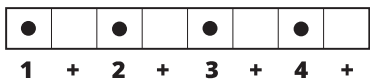

**Song Form**

Intro, Verse, Chorus, Verse, Chorus, Bridge, Outro

Genre  
**Pop**

Language  
**English**

Key  
**G**

Tempo  
**120 BPM**

Chords:

G	Am	Bm	C	D	Em
I	ii	iii	IV	V	vi

**Iconic Notation**

Strum Pattern

Solo Scale

**Gmaj Pentatonic**

0 3 = Root Notes

**Standard Notation**

Solo Scale