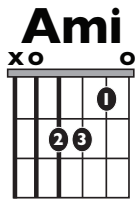

Verse 4X

||: / / / / / / | / / / / / / | / / / / / / | / / / / / / :||

Chorus 4X

Verse 4X

||: / / / / / / | / / / / / / :|| 4X

Chorus continued IX

|| / / / / / / | / / / / / / | / / / / / / | / / / / / / |

| / / / / / / | / / / / / / ||

Strum Patterns

Try finger picking this for the verse...

1 + 2 + 3 + 4 +

rhythm O

....and strum this for the chorus!

1 2 + 3 4 +

rhythm P

Guitar Solo