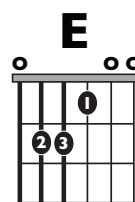

Verse 4X

||: / / / / / / | / / / / / / | / / / / / / | / / / / / / :||

Chorus 4X

Verse 4X

||: / / / / / / | / / / / / / :|| 4X

Chorus continued IX

|| / / / / / / | / / / / / / | / / / / / / | / / / / / / |

| / / / / / / | / / / / / / ||

Strum Patterns

Try finger picking this for the verse...

1 + 2 + 3 + 4 +

rhythm O

....and strum this for the chorus!

1 2 + 3 4 +

rhythm P

Guitar Solo