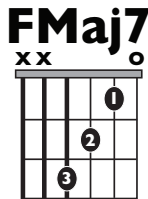

Verse 4X

||: / / / / / / | / / / / / / | / / / / / / | / / / / / / :||

Chorus 4X

Verse 4X

||: / / / / / / | / / / / / / :|| 4X

Chorus continued IX

|| / / / / / / | / / / / / / | / / / / / / | / / / / / / |

| / / / / / / | / / / / / / ||

Strum Patterns

Try finger picking this for the verse...

1 + 2 + 3 + 4 +

rhythm O

....and strum this for the chorus!

1 2 + 3 4 +

rhythm P

Guitar Solo