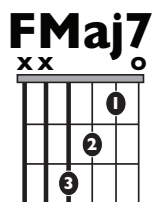

Verse 4X

||: / / / / / / | / / / / / / | / / / / / / | / / / / / / :||

Chorus 4X

Verse 4X

||: / / / / / / | / / / / / / :|| 4X

Chorus continued IX

|| / / / / / / | / / / / / / | / / / / / / | / / / / / / |

| / / / / / / | / / / / / / ||

Strum Patterns

Try finger picking this for the verse...

1 + 2 + 3 + 4 +

rhythm O

....and strum this for the chorus!

1 2 + 3 4 +

rhythm P

Guitar Solo