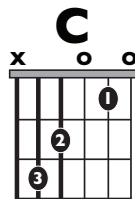

Verse 4X

||: / / / / / / | / / / / / / | / / / / / / | / / / / / / :||

Chorus 4X

Verse 4X

||: / / / / / / | / / / / / / :|| 4X

Chorus continued IX

|| / / / / / / | / / / / / / | / / / / / / | / / / / / / |

| / / / / / / | / / / / / / ||

Strum Patterns

Try finger picking this for the verse...

1 + 2 + 3 + 4 +

rhythm O

....and strum this for the chorus!

1 2 + 3 4 +

rhythm P

Guitar Solo