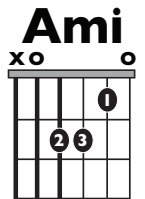

Verse 4X

||: / / / / / / | / / / / / / | / / / / / / | / / / / / / :||

Chorus 4X

Verse 4X

||: / / / / / / | / / / / / / :|| 4X

Chorus continued IX

|| / / / / / / | / / / / / / | / / / / / / | / / / / / / |

| / / / / / / | / / / / / / ||

Strum Patterns

Try finger picking this for the verse...

1 + 2 + 3 + 4 +

rhythm O

....and strum this for the chorus!

1 2 + 3 4 +

rhythm P

Guitar Solo