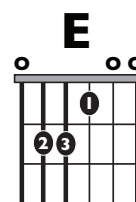

Verse 4X

||: / / / / / / | / / / / / / | / / / / / / | / / / / / / :||

Chorus 4X

Verse 4X

||: / / / / / / | / / / / / / :|| 4X

Chorus continued IX

|| / / / / / / | / / / / / / | / / / / / / | / / / / / / |

| / / / / / / | / / / / / / ||

Strum Patterns

Try finger picking this for the verse...

1 + 2 + 3 + 4 +

rhythm O

....and strum this for the chorus!

1 2 + 3 4 +

rhythm P

Guitar Solo