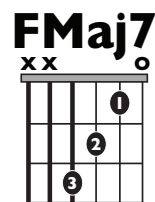

Verse 4X

||: / / / / / / | / / / / / / | / / / / / / | / / / / / / :||

Chorus 4X

Verse 4X

||: / / / / / / | / / / / / / :|| 4X

Chorus continued IX

|| / / / / / / | / / / / / / | / / / / / / | / / / / / / |

| / / / / / / | / / / / / / ||

Strum Patterns

Try finger picking this for the verse...

1 + 2 + 3 + 4 +

rhythm O

....and strum this for the chorus!

1 2 + 3 4 +

rhythm P

Guitar Solo