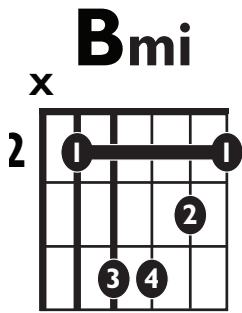

# “DESPACITO”

by Luis Fonsi ft. Daddy Yankee

**KEY:** D

**TEMPO:** 88 BPM

Chords

D	Emi	F#mi	G	A	Bmi	C#°
I	ii	iii	IV	V	vi	vii°

INTRO, VERSE, CHORUS, VERSE, PRE-CHORUS, CHORUS, VERSE, PRE-CHORUS

||: / / / / | / / / / |