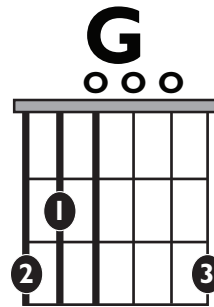

# “DESPACITO”

by Luis Fonsi ft. Daddy Yankee

**KEY:** D

**TEMPO:** 88 BPM

Chords

D	Emi	F#mi	G	A	Bmi	C#°
I	ii	iii	IV	V	vi	vii°

INTRO, VERSE, CHORUS, VERSE, PRE-CHORUS, CHORUS, VERSE, PRE-CHORUS

||: / / / / | / / / / |