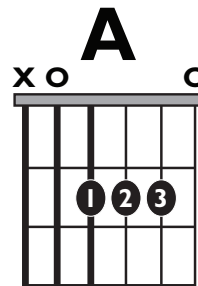

# “DESPACITO”

by Luis Fonsi ft. Daddy Yankee

**KEY:** D

**TEMPO:** 88 BPM

Chords

D	Emi	F#mi	G	A	Bmi	C#°
I	ii	iii	IV	V	vi	vii°

INTRO, VERSE, CHORUS, VERSE, PRE-CHORUS, CHORUS, VERSE, PRE-CHORUS

||: / / / / | / / / / |