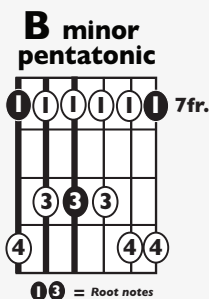

Iconic Notation

Strum Pattern

| + 2 + 3 + 4 +

Solo Scale