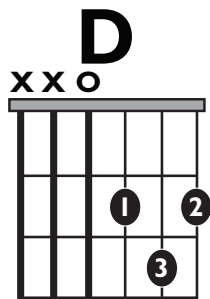

# “DESPACITO”

by Luis Fonsi ft. Daddy Yankee

**KEY:** D

**TEMPO:** 88 BPM

Chords

D	Emi	F#mi	G	A	Bmi	C#°
I	ii	iii	IV	V	vi	vii°

INTRO, VERSE, CHORUS, VERSE, PRE-CHORUS, CHORUS, VERSE, PRE-CHORUS

||: / / / / | / / / / |