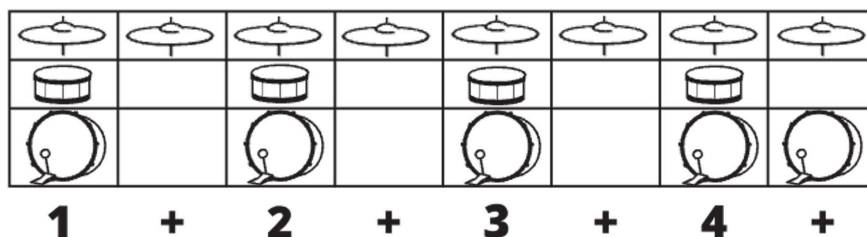

Chorus Pattern