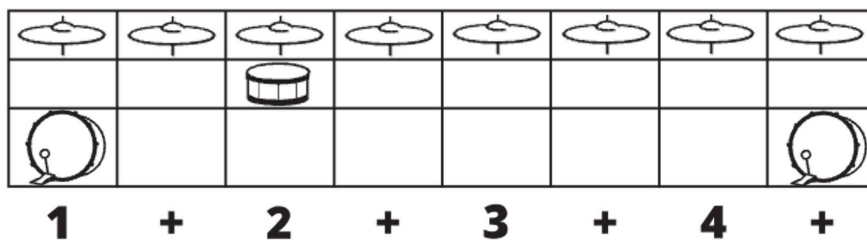

Song Form

Intro, Verse, Chorus, Verse, Chorus, Bridge, Chorus

Genre
Pop

Language
English

Key
E

Tempo
120 BPM

Chords:

E	F#m	G#m	A	B	C#m	D
I	ii	iii	IV	V	vi	bVII

Iconic Notation

Verse Pattern