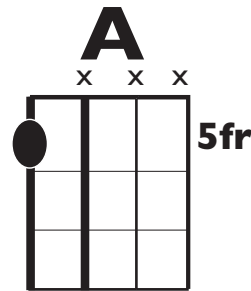

KEY: **Dm**

TEMPO: **117**

Chords

Dm	E*	F	Gm	A	Bb
i	ii*	III	iv	V	VI

SONG FORM: **Intro, Verse, Pre-chorus, Chorus, Verse, Pre-chorus, Chorus, Bridge, Chorus**

Iconic Notation

Rhythm

Solo Scale