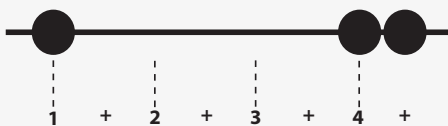

KEY: **Dm**

TEMPO: **117**

Chords

Dm	E*	F	Gm	A	Bb
i	ii*	III	iv	V	VI

SONG FORM: **Intro, Verse, Pre-chorus, Chorus, Verse, Pre-chorus, Chorus, Bridge, Chorus**

Iconic Notation

Rhythm

Solo Scale