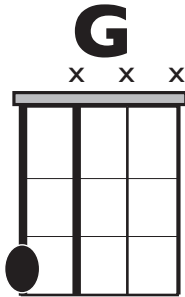

KEY: **Dm**

TEMPO: **117**

Chords

Dm	E*	F	Gm	A	Bb
i	ii*	III	iv	V	VI

SONG FORM: **Intro, Verse, Pre-chorus, Chorus, Verse, Pre-chorus, Chorus, Bridge, Chorus**

Iconic Notation

Rhythm

Solo Scale