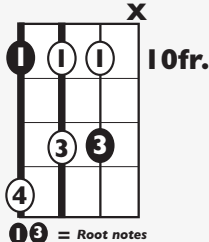

Solo Scale

D minor Pentatonic Scale