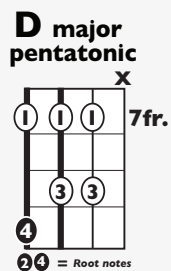

"Mirror Me"

by Shawnee

KEY: D

TEMPO: 120BPM

Chords	D	Em	F#m	G	A	Bm
	I	ii	iii	IV	V	vi

SONG FORM: Verse, Chorus, Verse, Chorus, Bridge, Chorus

The image shows four guitar chord diagrams for the chords E, C, G, and F#. Each diagram is a simplified representation of a guitar fretboard with six strings and four frets. Above each diagram is the chord name in large letters. Above the strings are 'x' marks indicating which strings are muted. A dot on a string indicates a finger placement. Below each diagram is a rhythmic notation consisting of a vertical bar followed by four diagonal slashes. The F# diagram has a double bar line at the end.

Iconic Notation

Rhythm

Solo Scale

Standard Notation

Rhythm

Solo Scale