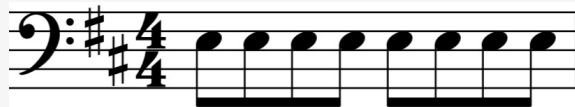

"Mirror Me"

by Shawnee

KEY: D

TEMPO: 120BPM

Chords	D	Em	F#m	G	A	Bm
	I	ii	iii	IV	V	vi

SONG FORM: Verse, Chorus, Verse, Chorus, Bridge, Chorus

The image shows four guitar chord diagrams for the chords E, C, G, and F#. Each diagram is a simplified representation of a guitar fretboard with six strings and four frets. Above each diagram is the chord name in large letters. Above the strings are 'x' marks indicating which strings are muted. A dot on a string indicates a finger placement. Below each diagram is a rhythmic notation consisting of a vertical bar followed by four diagonal slashes. The F# diagram has a double bar line at the end.

Iconic Notation

Rhythm

Solo Scale

Standard Notation

Rhythm

Solo Scale