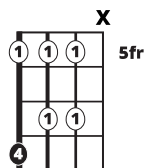

Song Form
Intro, Verses

Genre
Folk

Language
Hawaiian

Key
C

Tempo
82 BPM

Chords:

C	Dm	Em	F	G	Am
I	ii	iii	IV	V	vi

Intro ||: / / / / | / / / / | / / / / | / / / / :||

Verses ||: / / / / | / / / / | / / / / | / / / / | / / / / :||

Iconic Notation

Rhythm

Solo Scale

Cmaj Pentatonic

Standard Notation

Rhythm

Solo Scale