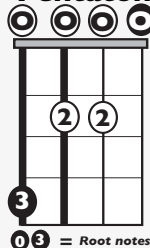

"I Don't Care" (Easy Version)

IN THE STYLE OF ...

by Ed Sheeran and Justin Bieber

KEY: G

TEMPO: 102BPM

Chords

G	Am	Bm	C	D	Em
I	ii	iii	IV	V	vi

SONG FORM: **Intro, Verse, Pre-Chorus, Chorus Verse, Chorus, Chorus**

Iconic Notation

Rhythm

Solo Scale

G Major Pentatonic

Standard Notation

Rhythm

Solo Scale