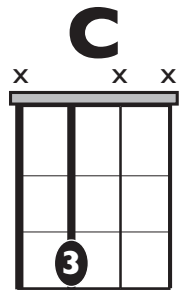

"I Don't Care" (Easy Version)

IN THE STYLE OF ...

by Ed Sheeran and Justin Bieber

KEY: G

TEMPO: 102BPM

Chords

G	Am	Bm	C	D	Em
I	ii	iii	IV	V	vi

SONG FORM: **Intro, Verse, Pre-Chorus, Chorus Verse, Chorus, Chorus**

Iconic Notation

Rhythm

Solo Scale

G Major Pentatonic

Standard Notation

Rhythm

Solo Scale