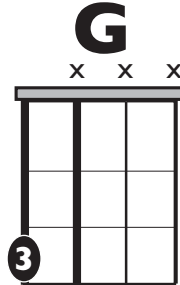

"I Don't Care" (Easy Version)

IN THE STYLE OF ...

by Ed Sheeran and Justin Bieber

KEY: G

TEMPO: 102BPM

Chords

G	Am	Bm	C	D	Em
I	ii	iii	IV	V	vi

SONG FORM: **Intro, Verse, Pre-Chorus, Chorus Verse, Chorus, Chorus**

Iconic Notation

Rhythm

Solo Scale

G Major Pentatonic

Standard Notation

Rhythm

Solo Scale