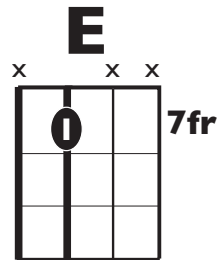

"I Don't Care" (Easy Version)

IN THE STYLE OF ...

by Ed Sheeran and Justin Bieber

KEY: G

TEMPO: 102BPM

Chords

G	Am	Bm	C	D	Em
I	ii	iii	IV	V	vi

SONG FORM: **Intro, Verse, Pre-Chorus, Chorus Verse, Chorus, Chorus**

Iconic Notation

Rhythm

Solo Scale

G Major Pentatonic

Standard Notation

Rhythm

Solo Scale