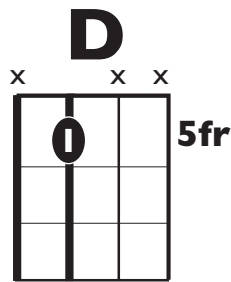

"I Don't Care" (Easy Version)

IN THE STYLE OF ...

by Ed Sheeran and Justin Bieber

KEY: G

TEMPO: 102BPM

Chords

G	Am	Bm	C	D	Em
I	ii	iii	IV	V	vi

SONG FORM: **Intro, Verse, Pre-Chorus, Chorus Verse, Chorus, Chorus**

Iconic Notation

Rhythm

Solo Scale

G Major Pentatonic

Standard Notation

Rhythm

Solo Scale