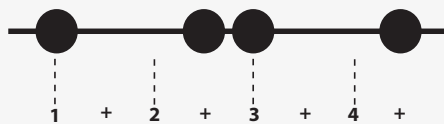

"I Don't Care" (Easy Version)

IN THE STYLE OF ...

by Ed Sheeran and Justin Bieber

KEY: G

TEMPO: 102BPM

Chords

G	Am	Bm	C	D	Em
I	ii	iii	IV	V	vi

SONG FORM: **Intro, Verse, Pre-Chorus, Chorus Verse, Chorus, Chorus**

Iconic Notation

Rhythm

Solo Scale

G Major Pentatonic

Standard Notation

Rhythm

Solo Scale