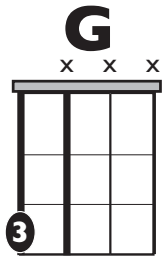

"I Don't Care" (Easy Version)

IN THE STYLE OF ...

by Ed Sheeran and Justin Bieber

KEY: G

TEMPO: 102BPM

Chords

G	Am	Bm	C	D	Em
I	ii	iii	IV	V	vi

SONG FORM: **Intro, Verse, Pre-Chorus, Chorus Verse, Chorus, Chorus**

Iconic Notation

Rhythm

Solo Scale

G Major Pentatonic

Standard Notation

Rhythm

Solo Scale