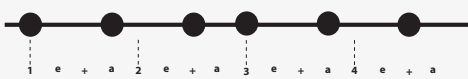

IN THE STYLE OF ...

"I Don't Care"

by Ed Sheeran and Justin Bieber

KEY: F#

TEMPO: 102BPM

F#	G#	A#m	B	C#	D#m
I	ii	iii	IV	V	vi

SONG FORM: **Intro, Verse, Pre-Chorus, Chorus Verse, Chorus, Chorus**

Ukulele chord diagrams for F#, D#, B, C#, and F# with rhythmic notation below each.

Iconic Notation

Rhythm

Solo Scale

F# Major Pentatonic

Standard Notation

Rhythm

Solo Scale