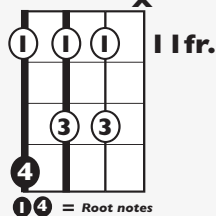

Solo Scale

F# Major Pentatonic